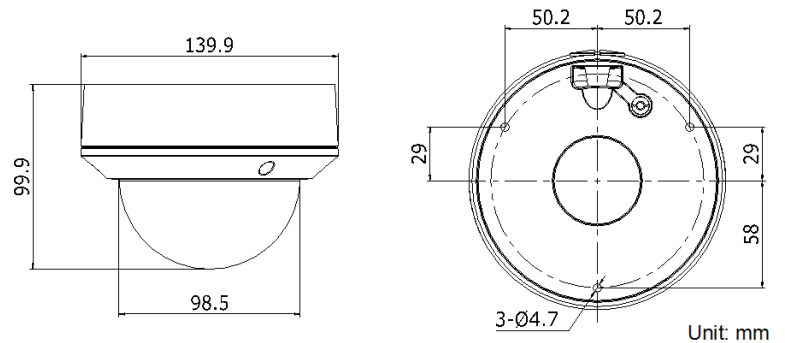

## Dimensions:

# Platinum 4.1MP Network Vari-focal Dome Camera CMIP7243-S

General	
Working Temperature /Humidity	-22 °F ~ 140°F (-30 °C ~ 60 °C)
	Humidity 95% or less (non-condensing)
Power Supply	DC12V ± 10%, PoE (802.3af)
Power Consumption	Max. 5.5W
IR Range	Approx. 100ft (30 meters)
Weather Proof Ratings	IP66
Impact Protection	IEC60068-275Eh, 20J; EN50102, up to IK10
Dimensions	Φ 5.5" × 3.9"(Φ 140 × 99.9 mm)
Weight	2.20lbs (1000 g)