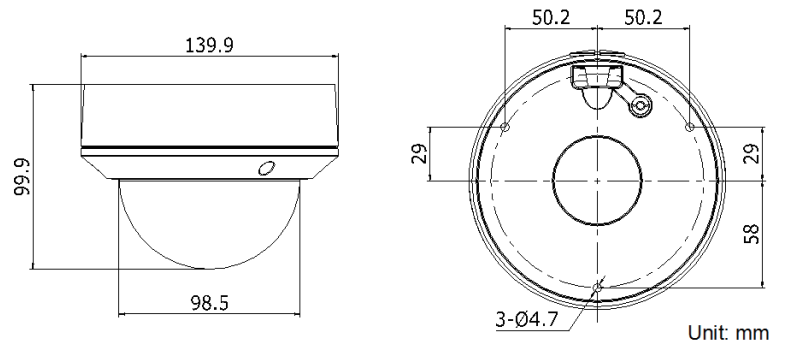

Dimensions:

WDR
120dB

Platinum 4MP Network Vari-focal Dome Camera

CMIP7243W-S

CAMERA	
Image Sensor	1/3" Progressive Scan CMOS
Min. Illumination	0.01Lux @(F1.2,AGC ON), 0.014 Lux @(F1.4,AGC ON), 0 Lux with IR
Shutter Speed	1/3 s to 1/10,000 s
Slow Shutter	Support
Lens	2.8 - 12 mm @ F1.4
Lens Mount	Φ14
Day &Night	IR cut filter with auto switch
DNR	3D DNR
Wide Dynamic Range	120dB
Angle Adjustment	Pan:0° - 355°, Tilt: 0° - 75°, Rotation: 0° - 355°
Compression Standard	
Video Compression	H.264 / MJPEG/H.264 Zip+
H.264 Type	Main Profile
Video Bit Rate	32 Kbps ~ 8 Mbps
Audio Compression	G.711/G.722.1/G.726/MP2L2
Audio Bit rate	64Kbps(G.711) / 16Kbps(G.722.1) / 16Kbps(G.726) / 32-128Kbps(MP2L2)
Image	
Max. Resolution	2688×1520
Frame Rate	60Hz: 20fps (2688×1520), 30fps (1920×1080), 30fps(1280×720) 50Hz: 20fps (2688×1520), 25fps(1920×1080), 25fps(1280×720)
Image Setting	Rotate Mode, Saturation, Brightness, Contrast, Sharpness adjustable by client software or web browser
BLC	Support, zone configurable
ROI Codec	Support
Network	
Network Storage	NAS (Support NFS,SMB/CIFS), ANR
Alarm Trigger	Motion detection, Tampering alarm, Network disconnect, IP address conflict, Storage exception
Protocols	TCP/IP, UDP, ICMP, HTTP, HTTPS, FTP, DHCP, DNS, DDNS, RTP, RTSP, RTCP, PPPoE, NTP, UPnP, SMTP, SNMP, IGMP, 802.1X, QoS, IPv6, Bonjour
General	One-key reset, Flash-prevention, dual stream, heartbeat, mirror, password protection, privacy mask, watermark, IP address filtering, Anonymous access
Standard	ONVIF (PROFILE S, PROFILE G), PSIA, CGI, ISAPI
Interface	
Communication Interface	1 RJ45 10M/100M Ethernet port
On-board storage	Built-in Micro SD/SDHC/SDXC slot, up to 128GB
Reset	Yes