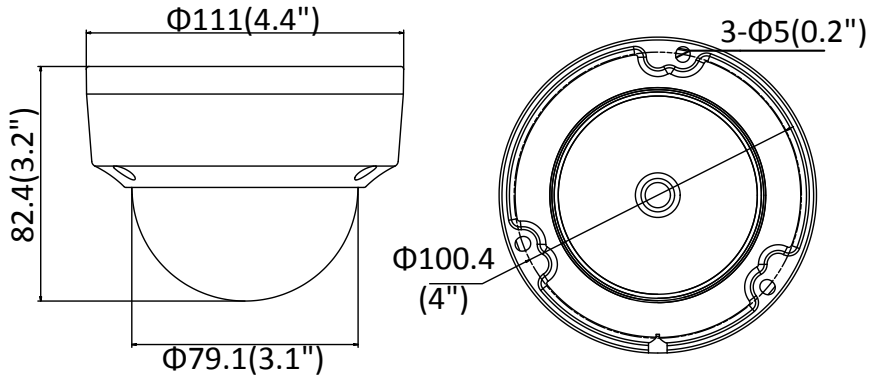

Dimensions

Unit: mm

Accessories

LTB349

LTB342-110

LTB376

LTB347

LTB757

LTB758