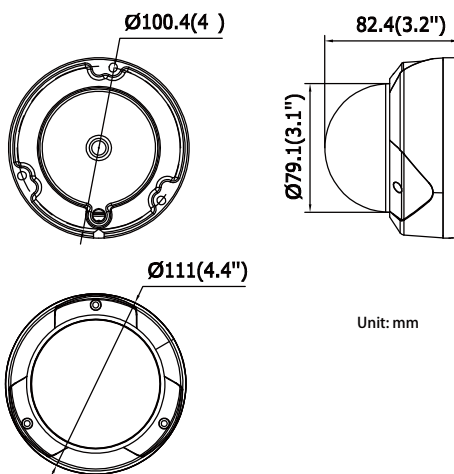

Dimensions

	CMIP7422-M	CMIP7422-28M
Camera		
Image sensor	1/2.8" sensor	
Min. illumination	0.01Lux @ (F1.2, AGC ON) ,0 Lux with IR 0.028 Lux @ (F2.0, AGC ON) ,0 Lux with IR	
Shutter time	1/3s ~ 1/100,000s	
Lens	4mm@F2.0 Angle of view: 85°	2.8mm@F2.0 Angle of view: 106°
Lens mount	M12	
Angle adjustment	Pan:0° - 355° , Tilt: 0° - 75° , Rotation: 0° -355°	
Digital noise reduction	3D DNR	
Wide dynamic range	Digital WDR	
Day & night	ICR	
Compression standard		
Video compression	H.264 / MJPEG	
H.264 codec profile	Main profile	
Bit rate	32 Kbps ~ 8 Mbps	
Dual stream	Yes	
Image		
Max. image resolution	1920 x 1080	
Frame rate	60Hz: 30fps(1920 × 1080), 30fps (1280 × 960), 30fps (1280 × 720) 50Hz: 25fps(1920 × 1080), 25fps (1280 × 960), 25fps (1280 × 720)	
Image settings	Rotate mode, Saturation, Brightness, Contrast adjustable by client software or web browser	
BLC	Yes, zone optional	
ROI	Support	
Network		
Network storage	Local storage: Built-in Micro SD/SDHC/SDXC card slot, up to 64 GB. NAS (Support NFS,SMB/CIFS)	
Alarm trigger	Intrusion detection, Line crossing detection, Motion detection, Dynamic Analysis, Tampering alarm, Network disconnect, IP address conflict, Storage full, Storage error	
Protocols	TCP/IP,ICMP,HTTP,HTTPS,FTP,DHCP,DNS,DDNS,RTP,RTSP,RTCP, PPPoE,NTP,UPnP,SMTP,SNMP,IGMP,802.1X,QoS,IPv6,Bonjour	
System compatibility	ONVIF, PSIA, CGI, ISAPI	
Security	User Authentication, Watermark	
Interface		
Communication interface	1 RJ45 10M / 100M ethernet port	
General		
Operating conditions	-22° F ~ 140° F(-30° C ~ 60° C) humidity 95% or less (non-condensing)	
Power supply	12 VDC ± 10%, PoE (802.3af)	
Power consumption	Max. 5W	
Impact protection	IEC60068-275Eh, 50J; EN50102, up to IK10	
Ingress protection	IP66	
IR range	Approx 100 ft(About 30m)	
Dimensions	Φ4.4" x3.2" (Φ111.0 × 82.4 mm)	
Weight	1.1lb(500g)	