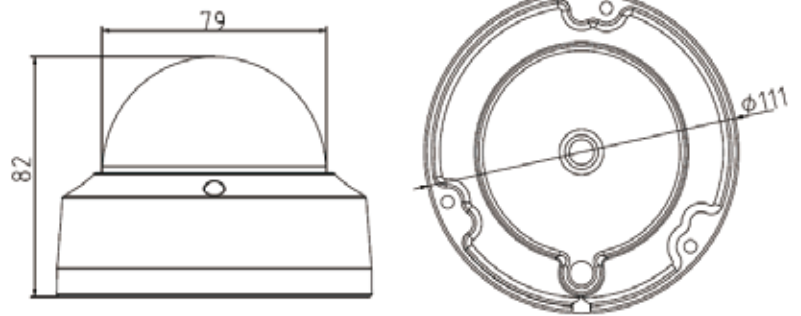

Platinum 2.1MP Network Mini Wifi Dome Camera CMIP7422N-28WIFI

Key Features:

- 2.1MP High Definition
- 12 IR up to 70ft
- 3D DNR, BLC, DWDR
- 3-axis adjustment
- IP67, Vandal-proof
- Support Wifi
- DC 12V/ PoE
- Special Design for Perfect Wider FoV

Dimensions:

Platinum 2.1MP Network Mini Wifi Dome Camera

CMIP7422N-28WIFI

CAMERA	
Image Sensor	1/2.8" Progressive Scan CMOS
Min. Illumination	0.01Lux @ (F1.2, AGC ON), 0 Lux with IR
Shutter Speed	1/3 s to 1/10,000 s
Lens	2.8mm, Angle of view: 106 °
Lens Mount	M12
Day & Night	IR cut filter with auto switch
DNR	3D DNR
Wide Dynamic Range	Digital WDR
Angle Adjustment	Pan: 0° - 355° , Tilt: 0° - 75° , Rotation: 0-355°
Compression Standard	
Video Compression	H.264 / MJPEG
H.264 Type	Main Profile
Video Bit Rate	32 Kbps ~ 8 Mbps
Dual streams	Support
Image	
Max. Resolution	1920 × 1080
Frame Rate	60Hz: 30fps (1920 × 1080), 30fps (1280 × 960), 30fps (1280 × 720) 50Hz: 25fps (1920 × 1080), 25fps (1280 × 960), 25fps (1280 × 720)
Image Setting	Rotate Mode, Saturation, Brightness, Contrast, Sharpness adjustable by client software or web browser
BLC	Support, zone configurable
ROI Codec	Support
Network	
Network Storage	NAS (Support NFS, SMB/CIFS),
Alarm Trigger	Motion detection, Tampering alarm, Network disconnect, IP address conflict, Storage exception
Protocols	TCP/IP, UDP, ICMP, HTTP, HTTPS, FTP, DHCP, DNS, DDNS, RTP, RTSP, RTCP, PPPoE, NTP, UPnP, SMTP, SNMP, IGMP, 802.1X, QoS, IPv6, Bonjour
General	One-key reset, Flash-prevention, dual stream, mirror, password protection, privacy mask, watermark, IP address filtering, Anonymous access
Standard	ONVIF, PSIA, CGI, ISAPI
Interface	
Communication Interface	1 RJ45 10M/100M Ethernet port
On-board storage	Built-in Micro SD/SDHC/SDXC slot, up to 128GB
Reset	Yes