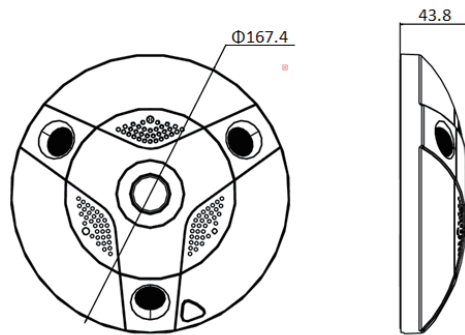

Dimensions:

Platinum Fisheye Network IP Camera 12.3MP CMIP75122F-SE

CAMERA	
Image Sensor	1/1.7" Progressive Scan CMOS
Min. Illumination	0.01 Lux @ (F1.2, AGC ON), 0.04 Lux @ (F2.4, AGC ON), 0 Lux with IR
Shutter Speed	1/25(1/30)s ~ 1/100,000s
Lens	1.98mm @F2.4, angle of view: 360°
Lens Mount	M12
Day & Night	IR cut filter with auto switch
DNR	3D DNR
Wide Dynamic Range	Digital WDR
Compression Standard	
Video Compression	H.264 / MJPEG
H.264 Type	Baseline Profile / Main Profile / High Profile
Video Bit Rate	32 Kbps ~ 16 Mbps
Audio Compression	G.711/G.726/MP2L2
Audio Bit Rate	64Kbps(G.711) / 16Kbps(G.726) /64Kbps(MP2L2)
Image	
Max. Resolution	4000 × 3072
Live Model	Mode1: 1×Fisheye(main stream) + 1×Fisheye(sub stream) + 3×PTZ
	Mode2: 1×Panorama(main stream) + 1×Panorama(sub stream)
	Mode3: 4PTZ
	Mode4: Fisheye
Frame Rate	Model 1: 50Hz: 1×Fisheye(2560×2560, 2048×2048, 1280×1280, 10fps) + 1×Fisheye(720×720, 10fps) +3×PTZ(1600×1200, 10fps) 60Hz: 1×Fisheye(2560×2560, 1280×1280, 10fps) + 1×Fisheye(720×720, 10fps) +3×PTZ(1600×1200, 10fps)
	Model 2: 50Hz: 1×Panorama(3072×2304, 3072×1152, 12.5fps) + 1×Panorama(704×576, 12fps) 60Hz: 1×Panorama(3072×2304, 3072×1152, 15fps) + 1×Panorama(704×576, 15fps)
	Model 3: 50Hz: 4×PTZ(1600×1200,12.5fps) 60Hz: 4×PTZ(1600×1200,15fps)
	Model 4: 50Hz: 1×Fisheye(4000×3072, 20fps,3072×3072, 2560×2560, 25fps)+1×fisheye(720×720, 704×576, 12.5fps) 60Hz: 1×Fisheye(4000×3072, 20fps,3072×3072, 2560×2560, 25fps)+1×fisheye(720×720, 704×576, 15fps)
Image Setting	Saturation, Brightness, Contrast, Hue, Sharpness, AGC, White Balance
Day/Night Switch	Auto/Schedule/Alarm Trigger
ROI	Up to 4 fixed areas in each stream
Intelligent	
Heat Map	Recording the motion of foot traffic over a period of time and displays temporal density and spatial statistics in different colors.