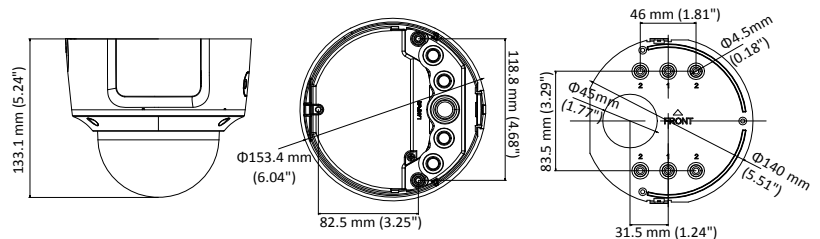

Dimensions: