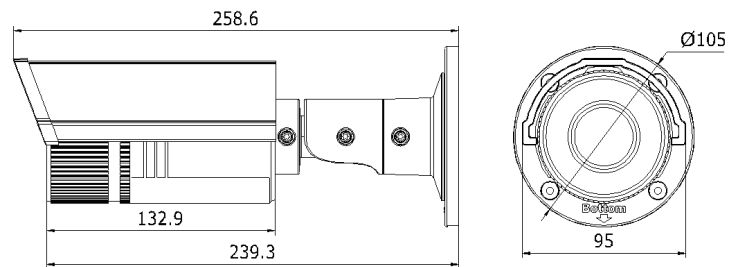

Dimensions:

Unit: mm

WDR
120dB

Platinum 2.1MP Network Motorized Lens LPR Camera CMIP7923LPR-20

CAMERA	
Image Sensor	1/2.8" Progressive Scan CMOS
Min. Illumination	0.01Lux @(F1.2,AGC ON), 0.014 Lux @(F1.4,AGC ON), 0 Lux with IR
Shutter Speed	1/3 s to 1/10,000 s
Slow Shutter	Support
Lens	8 - 20 mm @ F1.4, Motorized Lens
Lens Mount	Φ14
DNR	3D DNR
Wide Dynamic Range	120dB
Compression Standard	
Video Compression	H.264 / MJPEG/H.264 Zip+
H.264 Type	Main Profile
Video Bit Rate	32 Kbps ~ 16 Mbps
Audio Compression	G.711/G.722.1/G.726/MP2L2
Audio Bit rate	64Kbps(G.711) / 16Kbps(G.722.1) / 16Kbps(G.726) / 32-128Kbps(MP2L2)
Image	
Max. Resolution	1920 × 1080
Frame Rate	60Hz: 30fps (1920 × 1080, 1280 × 960, 1280 × 720) 50Hz: 25fps(1920 × 1080, 1280 × 960, 1280 × 720)
Image Setting	Rotate Mode, Saturation, Brightness, Contrast, Sharpness adjustable by client software or web browser
BLC	Support, zone configurable
ROI Codec	Support
Network	
Network Storage	NAS (Support NFS,SMB/CIFS), ANR
Alarm Trigger	Motion detection, Tampering alarm, Network disconnect, IP address conflict, Storage exception
Protocols	TCP/IP, UDP, ICMP, HTTP, HTTPS, FTP, DHCP, DNS, DDNS, RTP, RTSP, RTCP, PPPoE, NTP, UPnP, SMTP, SNMP, IGMP, 802.1X, QoS, IPv6, Bonjour
General	One-key reset, Flash-prevention, dual stream, mirror, password protection, privacy mask, watermark, IP address filtering, Anonymous access
Standard	ONVIF (PROFILE S, PROFILE G), PSIA, CGI, ISAPI
Interface	
Communication Interface	1 RJ45 10M/100M Ethernet port
On-board storage	Built-in Micro SD/SDHC/SDXC slot, up to 128GB
Reset	Yes

Platinum 2.1MP Network Motorized Lens LPR Camera CMIP7923LPR-20

General	
Working Temperature / Humidity	-22 °F ~ 140°F (-30 °C ~ 60 °C)
	Humidity 95% or less (non-condensing)
Power Supply	DC12V \pm 10%, PoE (802.3af)
Power Consumption	Max. 5.5W (Max. 7.5 W with IR cut filter on)
Weather Proof Ratings	IP66
Dimensions	3.7" × 4.1" × 10.2" (95×105×258.6 mm)
Weight	2.65lbs (1200 g)