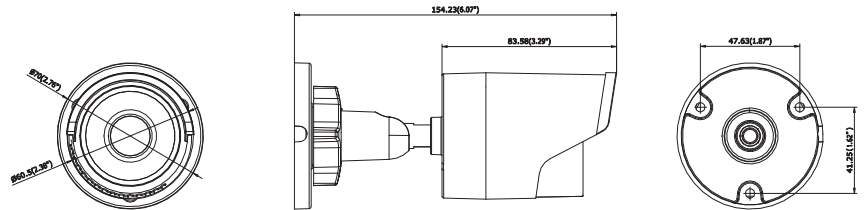

## Dimensions:

**WDR**  
120dB

# Platinum 2.1MP Network Mini Bullet Camera CMIP8222W

CAMERA	
Image Sensor	1/2.8" Progressive Scan CMOS
Min. Illumination	0.01Lux @ (F1.2, AGC ON), 0 Lux with IR
Shutter Speed	1/3 s to 1/100,000s
Lens	4mm, Angle of view: 90°
Lens Mount	M12
Day & Night	IR cut filter with auto switch
DNR	3D DNR
Wide Dynamic Range	120dB
Compression Standard	
Video Compression	H.264 / MJPEG/H.264 Zip+
H.264 Type	Main Profile
Video Bit Rate	32 Kbps ~ 8 Mbps
Dual streams	Support
Image	
Max. Resolution	1920 × 1080
Frame Rate	60Hz: 30fps (1920 × 1080), 30fps (1280 × 960), 30fps (1280 × 720) 50Hz: 25fps (1920 × 1080), 25fps (1280 × 960), 25fps (1280 × 720)
Image Setting	Rotate Mode, Saturation, Brightness, Contrast, Sharpness adjustable by client software or web browser
BLC	Support, zone configurable
ROI Codec	Support
Network	
Network Storage	NAS (Support NFS, SMB/CIFS), ANR
Alarm Trigger	Motion detection, Tampering alarm, Network disconnect, IP address conflict, Storage exception
Protocols	TCP/IP, UDP, ICMP, HTTP, HTTPS, FTP, DHCP, DNS, DDNS, RTP, RTSP, RTCP, PPPoE, NTP, UPnP, SMTP, SNMP, IGMP, 802.1X, QoS, IPv6, Bonjour
General	One-key reset, Flash-prevention, dual stream, heartbeat, mirror, password protection, privacy mask, watermark, IP address filtering, Anonymous access
Standard	ONVIF (PROFILE S, PROFILE G), PSIA, CGI, ISAPI
Interface	
Communication Interface	1 RJ45 10M/100M Ethernet port
Reset	Yes
General	
Working Temperature / Humidity	-22 °F ~ 140 °F (-30 °C ~ 60 °C) Humidity 95% or less (non-condensing)
Power Supply	DC12V ±10%, PoE (802.3af)
Power Consumption	Max. 5W
IR Range	Approx. 100ft (30 meters)
Weather Proof Ratings	IP67
Dimensions	Φ2.8" × 6.1" ( Φ70.0 × 154.2 mm)
Weight	1.1 lbs (500g)