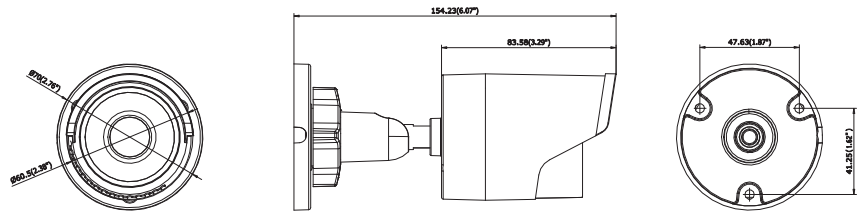

Platinum Mini Bullet Network IP Camera 4.1MP CMIP8242

Key Features:

- 4.1MP High Definition
- Digital WDR
- 3D DNR, BLC, Intelligent H.264 Zip+
- IP66
- DC 12V/ PoE

Dimensions:

Platinum Mini Bullet Network IP Camera 4.1MP CMIP8242

CAMERA	
Image Sensor	1/3" Progressive Scan CMOS
Min. Illumination	0.01Lux @ (F1.2, AGC ON), 0 Lux with IR
Shutter Speed	1/3 s to 1/10,000 s
Lens	4mm
Lens Mount	M12
Day & Night	IR cut filter with auto switch
DNR	3D DNR
Wide Dynamic Range	DWDR
Compression Standard	
Video Compression	H.264 / MJPEG/H.264 Zip+
H.264 Type	Main Profile
Video Bit Rate	32 Kbps ~ 8 Mbps
Dual streams	Support
Image	
Max. Resolution	2688×1520
Frame Rate	60Hz: 20fps (2688×1520), 30fps (1920×1080), 30fps(1280×720) 50Hz: 20fps (2688×1520), 25fps(1920×1080), 25fps(1280×720)
Image Setting	Rotate Mode, Saturation, Brightness, Contrast, Sharpness adjustable by client software or web browser
BLC	Support, zone configurable
ROI Codec	Support
Network	
Network Storage	NAS (Support NFS,SMB/CIFS), ANR
Alarm Trigger	Motion detection, Tampering alarm, Network disconnect, IP address conflict, Storage exception
Protocols	TCP/IP, UDP, ICMP, HTTP, HTTPS, FTP, DHCP, DNS, DDNS, RTP, RTSP, RTCP, PPPoE, NTP, UPnP, SMTP, SNMP, IGMP, 802.1X, QoS, IPv6, Bonjour
General	One-key reset, Flash-prevention, dual stream, heartbeat, mirror, password protection, privacy mask, watermark, IP address filtering, Anonymous access
Standard	ONVIF (PROFILE S, PROFILE G), PSIA, CGI, ISAPI
Interface	
Communication Interface	1 RJ45 10M/100M Ethernet port
Reset	Yes
General	
Working Temperature /Humidity	-22 °F ~ 140 °F (-30 °C ~ 60 °C) Humidity 95% or less (non-condensing)
Power Supply	DC12V ± 10%, PoE (802.3af)
Power Consumption	Max. 5W
IR Range	Approx. 100ft (30 meters)
Weather Proof Ratings	IP66
Dimensions	Φ2.8" × 6.1" (Φ70.0×154.2 mm)
Weight	1.1 lbs (500g)