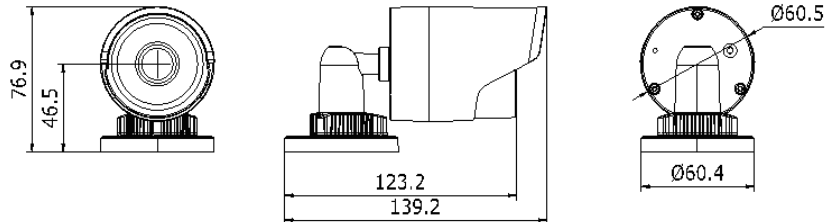

Platinum 4MP Network Mini Bullet Camera CMIP8242W

Key Features:

- Up to 4 megapixel high resolution
- 120dB Wide Dynamic Range
- 3D DNR, BLC, Support H.264 Zip+
- IP66
- DC 12V/ PoE

Dimensions:

Unit: mm

WDR
120dB

Platinum 4MP Network Mini Bullet Camera CMIP8242W

CAMERA	
Image Sensor	1/3" Progressive Scan CMOS
Min. Illumination	0.01Lux @ (F1.2, AGC ON), 0 Lux with IR
Shutter Speed	1/3 s to 1/10,000 s
Lens	4mm
Lens Mount	M12
Day & Night	IR cut filter with auto switch
DNR	3D DNR
Wide Dynamic Range	120dB
Compression Standard	
Video Compression	H.264 / MJPEG/H.264 Zip+
H.264 Type	Main Profile
Video Bit Rate	32 Kbps ~ 8 Mbps
Dual streams	Support
Image	
Max. Resolution	2688×1520
Frame Rate	60Hz: 20fps (2688×1520), 30fps (1920×1080), 30fps(1280×720) 50Hz: 20fps (2688×1520), 25fps(1920×1080), 25fps(1280×720)
Image Setting	Rotate Mode, Saturation, Brightness, Contrast, Sharpness adjustable by client software or web browser
BLC	Support, zone configurable
ROI Codec	Support
Network	
Network Storage	NAS (Support NFS,SMB/CIFS), ANR
Alarm Trigger	Motion detection, Tampering alarm, Network disconnect, IP address conflict, Storage exception
Protocols	TCP/IP, UDP, ICMP, HTTP, HTTPS, FTP, DHCP, DNS, DDNS, RTP, RTSP, RTCP, PPPoE, NTP, UPnP, SMTP, SNMP, IGMP, 802.1X, QoS, IPv6, Bonjour
General	One-key reset, Flash-prevention, dual stream, heartbeat, mirror, password protection, privacy mask, watermark, IP address filtering, Anonymous access
Standard	ONVIF (PROFILE S, PROFILE G), PSIA, CGI, ISAPI
Interface	
Communication Interface	1 RJ45 10M/100M Ethernet port
Reset	Yes
General	
Working Temperature /Humidity	-22 °F ~ 140 °F (-30 °C ~ 60 °C) Humidity 95% or less (non-condensing)
Power Supply	DC12V ± 10%, PoE (802.3af)
Power Consumption	Max. 5W
IR Range	Approx. 100ft (30 meters)
Weather Proof Ratings	IP66
Dimensions	2.4" × 3.0" × 5.5"(60.4×76.9×139.2 mm)
Weight	1.1 lbs (500g)