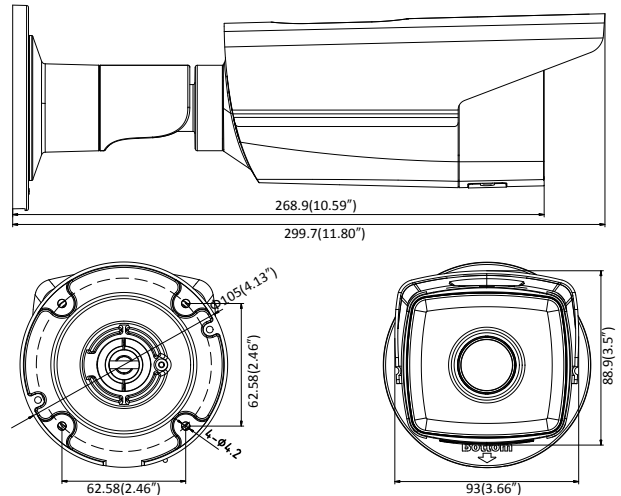

Dimensions: