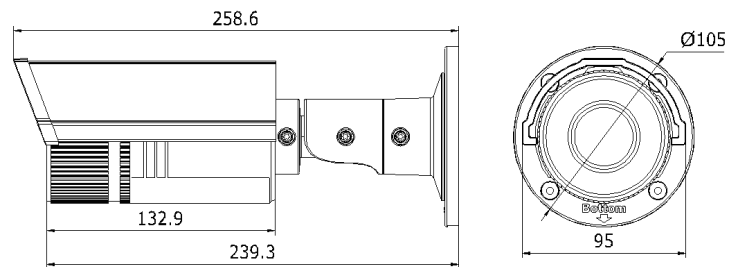

Dimensions: