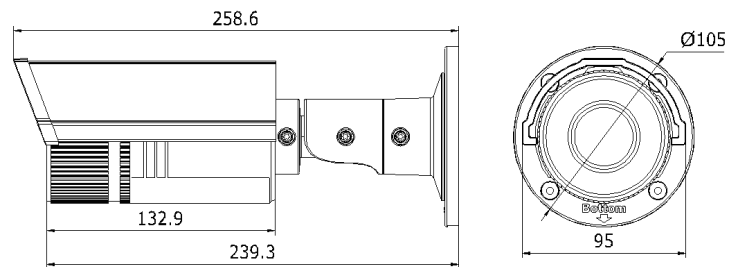

Dimensions:

Unit: mm

3D DNR

ICR

D&N

IP66