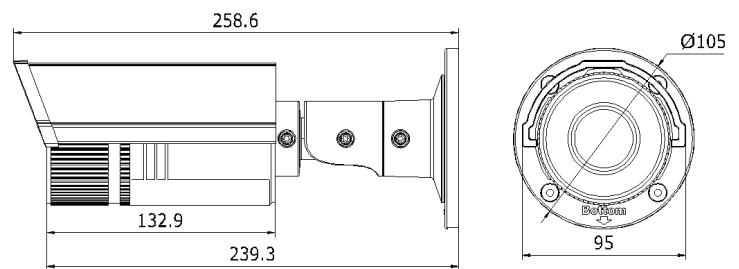

## Dimensions:

Unit: mm

**WDR**  
120dB

# Platinum 4MP Network Vari-focal Bullet Camera CMIP9743W-S

General	
Working Temperature /Humidity	-22 °F ~ 140°F (-30 °C ~ 60 °C)
	Humidity 95% or less (non-condensing)
Power Supply	DC12V ± 10%, PoE (802.3af)
Power Consumption	Max. 5.5W (Max. 7.5 W with IR cut filter on)
IR Range	Approx. 100ft(30 meters)
Weather Proof Ratings	IP66
Dimensions	3.7" × 4.1" × 10.2"(95×105×258.6 mm)
Weight	2.65lbs (1200 g)