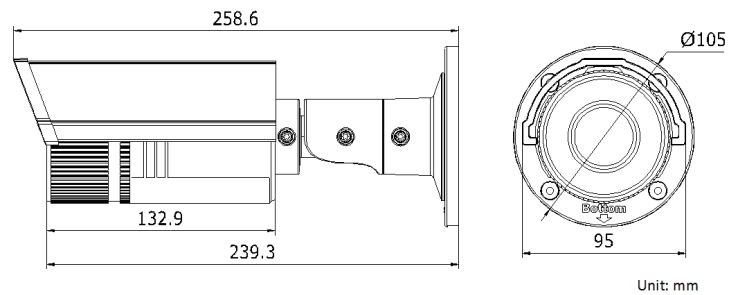

## Dimensions:

**WDR**  
120dB

# Platinum 4MP Network Motorized Lens Bullet Camera CMIP9743W-SZ

General	
Working Temperature /Humidity	-22 °F ~ 140°F (-30 °C ~ 60 °C)
	Humidity 95% or less (non-condensing)
Power Supply	DC12V ± 10%, PoE (802.3af)
Power Consumption	Max. 5.5W (Max. 7.5 W with IR cut filter on)
IR Range	Approx. 100ft(30 meters)
Weather Proof Ratings	IP67
Dimensions	3.7" × 4.1" × 10.2"(95×105×258.6 mm)
Weight	2.65lbs (1200 g)