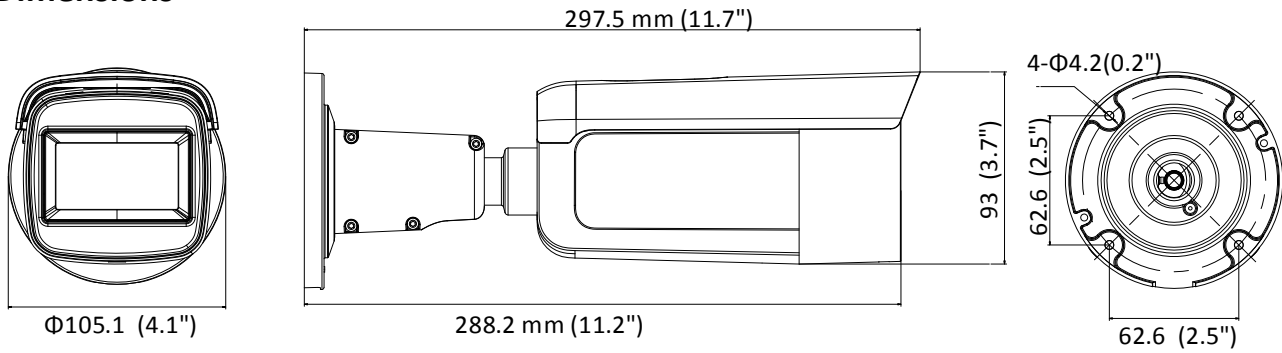

Dimensions

Accessories