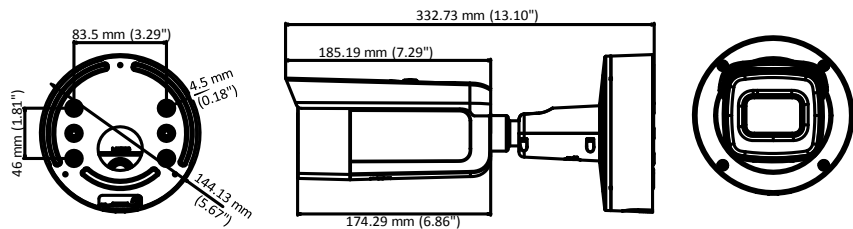

## Key Features:

- 4.0MP High Definition
- 120dB WDR
- 3D DNR, BLC, ROI, Intelligent H.265+
- Audio I/O, Alarm I/O
- Motorized lens
- IP67, IK10
- DC 12V/ PoE

## Dimensions:

**WDR**  
120dB

## Interface

Audio	1 input (line in/mic. in, 3.5 mm), 1 output(line out, 3.5 mm), mono sound
Communication Interface	1 RJ45 10M/100M self-adaptive Ethernet port
Alarm	1 input, 1 output (max. DC12 V,30 mA), terminal block
Video Output	1Vp-p Composite Output(75Ω/BNC)
On-board storage	Built-in Micro SD/SDHC/SDXC slot, up to 128 GB
SVC	H.264 and H.265 encoding
Reset Button	Support

## General

Working Temperature /Humidity	-22 °F ~ 140°F (-30 °C ~ 60 °C) Humidity 95% or less (non-condensing)
Power Supply	12 VDC ± 25%, terminal block; PoE (802.3af, class 4)
Power Consumption and Current	12 VDC, 1.2A, max. 14.5W; PoE (802.3at,42.5V to 57V), 0.43A to 0.3A, max. 18W
IR Range	Approx. 165ft (50 meters)
Weather Proof Ratings	IP67
Impact Protection	IK10
Material	Metal
Dimensions	Φ 5.7" × 13.1" (Φ 144.13 × 332.73 mm)
Weight	3.8 lbs (1740 g)