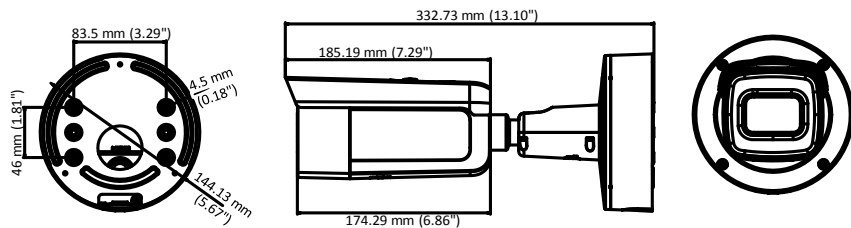

## Key Features:

- 5.0MP High Definition
- 120dB WDR
- 3D DNR, BLC, ROI, Intelligent H.265+
- Audio I/O, Alarm I/O
- Motorized lens
- IP67, IK10
- DC 12V/ PoE

## Dimensions:

**WDR**  
120dB

## Interface

Audio	1 input (line in, 3.5 mm), 1 output(3.5 mm), single track
Communication Interface	1 RJ45 10M/100M self-adaptive Ethernet port
Alarm	1 input, 1 output (max. DC12 V,30 mA)
Video Output	1Vp-p composite output (75 Ω/BNC)
On-board storage	Built-in Micro SD/SDHC/SDXC slot, up to 128 GB
SVC	H.264 encoding supports
Reset Button	Support

## General

Working Temperature /Humidity	-22 °F ~ 140°F (-30 °C ~ 60 °C) Humidity 95% or less (non-condensing)
Power Supply	12 VDC ± 25%, PoE (802.3af); Terminal block for DC input
Power Consumption and Current	12 VDC, 1.3A, max. 15.5W, PoE (802.3at, 42.5V to 57V), 0.1A to 0.5A, max. 17.5W
IR Range	Approx. 165ft (50 meters)
Weather Proof Ratings	IP67
Impact Protection	IK10
Material	Metal
Dimensions	Φ 5.67" × 13.10" (Φ 144.13× 332.73 mm)
Weight	4.17 lbs (1893g)