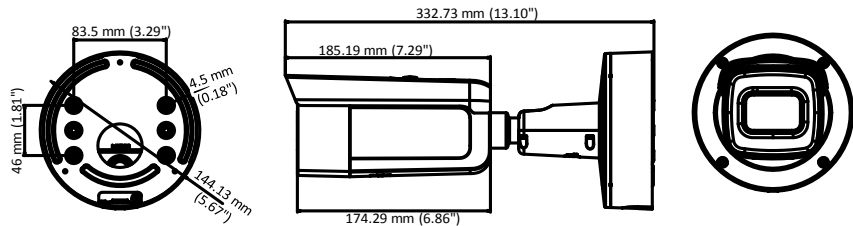

Dimensions:

WDR
120dB

Platinum 8.3MP Network Motorized Lens Bullet Camera CMIP9883W-SZ

CAMERA	
Image Sensor	1/2.5" Progressive Scan CMOS
Min. Illumination	0.01Lux @(F1.2, AGC ON), 0.014 Lux @(F1.4, AGC ON), 0 Lux with IR
Shutter Speed	1/3 s to 1/100,000s
Slow Shutter	Support
Lens	2.8 - 12 mm @ F1.4, Motorized lens , Angle of view: 120° - 36°
Lens Mount	Φ14
Day &Night	IR Cut Filter
DNR	3D DNR
Wide Dynamic Range	120dB
3-Axis Adjustment	Pan:0° - 360°, Tilt: 0° - 90°, Rotation: 0° - 360°
Compression Standard	
Video Compression	Main stream: H.265+/H.265/H.264 Zip+/H.264 Sub stream: H.265+/H.265/H.264 Zip+/H.264/MJPEG Third stream: H.265+/H.265/H.264 Zip+/H.264
H.264 Type	Main Profile/High Profile
H.265 Type	Main Profile
Video Bit Rate	32 Kbps to 16 Mbps
Audio Compression	G722.1/G711ulaw/G711alaw/G726/MP2L2
Audio Bit rate	32 to 128kbps
Smart Feature-set	
Behavior Analysis	Line crossing detection, intrusion detection, unattended baggage detection, object removal detection
Face Detection	Support
Region of Interest	Support 1 fixed region for each stream
Image	
Max. Resolution	3840 × 2160
Frame Rate	50Hz: 20 fps (3840 × 2160), 25 fps (2944 × 1656, 2560 × 1440, 1920 × 1080, 1280 × 720) 60Hz: 20 fps (3840 × 2160), 30 fps (2944 × 1656, 2560 × 1440, 1920 × 1080, 1280 × 720)
Sub Stream	50Hz: 25fps (640 × 360, 352 × 288) 60Hz: 30fps (640 × 360, 352 × 240)
Third Stream	50Hz: 25fps (1280 × 720, 640 × 360, 352 × 288) 60Hz: 30fps (1280 × 720, 640 × 360, 352 × 240)
Image Enhancement	BLC/3D DNR
Image Setting	Rotate mode, saturation, brightness, contrast, sharpness adjustable by client software or web browser
Day/Night Switch	Auto/Schedule/Triggered by Alarm In
Network	
Network Storage	Support Micro SD/SDHC/SDXC card (128G), local storage and NAS (NFS,SMB/CIFS), ANR
Alarm Trigger	Motion detection, video tampering, network disconnected, IP address conflict, illegal login, HDD full, HDD error, Alarm input, Alarm output