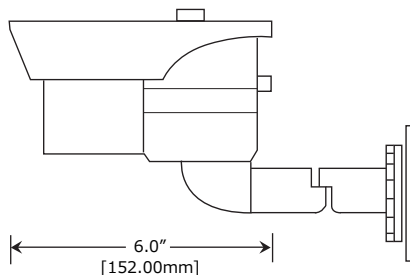

Dimensions

Specifications

Model	CMR5150	CMR5165/CMR5165D	CMR5170
Image	Image Sensor	SONY 1/3" Super HAD II CCD	SONY 1/3" Super HAD II CCD
	Effective Pixels	NTSC: 510(H) x 492(V)	NTSC: 768(H) x 494(V)
	Horizontal Resolution	540 TVL	650 TVL
Lens	Focal Length	2.8 ~ 12mm varifocal lens	2.8 ~ 12mm varifocal lens
	Iris	AES	AES
	Focus	Manual	Manual
	Zoom	Manual	Manual
	ICR	-	-
Electrical	Video System	NTSC	NTSC
	Video Scanning Type	2:1 Interlace	2:1 Interlace
	Sync. System	Internal	Internal
	S/N Ratio	> 50dB (AGC off)	> 50dB (AGC off)
	Min. Illumination	0.03 Lux@F1.2 (Color) 0.001 Lux@F1.2 (B&W)	0.03 Lux@F1.2 (Color) 0.001 Lux@F1.2 (B&W)
	Video Output	1 BNC, 1.0 Vp-p, 75 Ohm Comp.	1 BNC, 1.0 Vp-p, 75 Ohm Composite
Function	Electronic Shutter	NTSC: 1/60 ~ 1/100,000 PAL: 1 /50 ~ 1/100,000	NTSC: 1/60 ~ 1/100,000 PAL: 1/50 ~ 1/100,000
	White Balance	ATW	ATW
	BLC	BLC	BLC
	Gain Control	Auto	Auto
	OSD	-	-
	Wide Dynamic Range	Digital WDR (ATR)	Digital WDR (ATR)
	Star Light Sensing	-	-
	DNR	2D DNR	2D DNR
Infrared LED	Infrared Red Lamps	35 pcs IR LEDs	35 pcs IR LEDs
	Effective IR Lighting Distance	165 ft (50 m)	165 ft (50 m)
Power	Input Voltage	DC12V	DC12V
	Power Consumption	< 2W (LED OFF) / < 6W (LED ON)	< 2W (LED OFF) / < 6W (LED ON)
Environment	Weather Protection	IP 66 weather-proof	Weather-resistant
	Vandal Protection	Vandal-resistant	Vandal-resistant
	Operating Temperature	14°F ~ 122 °F (-10°C ~ 50 °C)	14°F ~ 122 °F (-10°C ~ 50 °C)
	Storage Temperature	4°F ~ 144 °F (-20°C ~ 60 °C)	4°F ~ 144 °F (-20°C ~ 60 °C)
	Humidity	RH90% Max. (Non-condensing)	RH90% Max. (Non-condensing)
Mechanical	Chasis Material & Color	Aluminum & White	Aluminum & White
	Product Net Weight	2.27 lb (1080 g)	2.27 lb (1080 g)
	Product Dimension	152mm x 104mm x 96mm	152mm x 104mm x 96mm