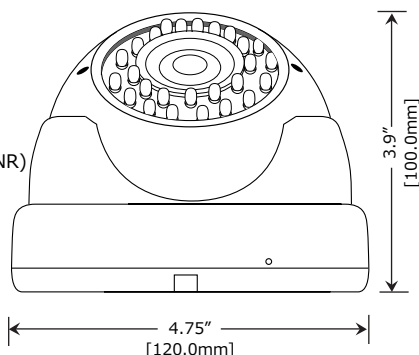

Specifications

Model	CMD707W/CMD707	CMD707HW/CMD707H	
Image	Image Sensor	SONY 1/3" Super HAD CCD	SONY 1/3" Super HAD II CCD
	Effective Pixels	NTSC: 510 (H) X 492 (V)	NTSC: 510 (H) X 492 (V)
	Horizontal Resolution	480 TVL	540 TVL
Lens	Focal Length	2.8 ~ 12mm varifocal lens	2.8 ~ 12mm varifocal lens
	Iris	AES	AES
	Focus	Manual	Manual
	Zoom	Manual	Manual
	ICR	-	-
Electrical	Video System	NTSC	NTSC
	Video Scanning Type	2:1 Interlace	2:1 Interlace
	Sync. System	Internal	Internal
	S/N Ratio	> 50dB (AGC off)	> 50dB (AGC off)
	Min. Illumination	> 0.3 Lux@F1.2 (Color) 0 Lux/F1.2 (IR On)	> 0.3 Lux@F1.2 (Color) 0 Lux/F1.2 (IR On)
	Video Output	1 BNC, 1.0 Vp-p, 75 Ohm Comp.	1 BNC, 1.0 Vp-p, 75 Ohm Comp.
Function	Electronic Shutter	NTSC: 1/60 ~ 1/100,000	NTSC: 1/60 ~ 1/100,000
	White Balance	ATW	ATW
	BLC	BLC	BLC
	Gain Control	Auto	Auto
	OSD	-	-
	Wide Dynamic Range	-	-
	Star Light Sensing	-	-
	DNR	-	-
	Mirror	-	-
Infrared LED	Infrared Red Lamps	35 pcs IR LEDs	35 pcs IR LEDs
	Effective IR Lighting Distance	100ft (30m)	100ft (30m)
Power	Input Voltage	DC 12V	DC 12V
	Power Consumption	<2W (LED OFF) / <6W (LED ON)	<2W (LED OFF) / <6W (LED ON)
Environment	Weather Protection	Weather-resistant	Weather-resistant
	Vandal Protection	Vandal-resistant	Vandal-resistant
	Operating Temperature	14°F ~ 122 °F (-10°C ~ 50 °C)	14°F ~ 122 °F (-10°C ~ 50 °C)
	Storage Temperature	4°F ~ 144 °F (-20°C ~ 60 °C)	4°F ~ 144 °F (-20°C ~ 60 °C)
	Humidity	RH90% Max. (Non-condensing)	RH90% Max. (Non-condensing)
Mechanical	Chasis Material & Color	Plastic & White (CMD707W) Black (CMD707)	Plastic & White (CMD707HW) Black (CMD707H)
	Product Net Weight	0.62lbs (280 g)	0.62lbs (280 g)
	Product Dimension	120mm x 100mm	120mm x 100mm