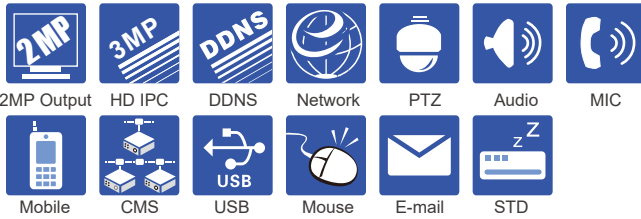

ED8004TSC-2 / ED8008TSC-2

1080P 5-IN-1 DVRs Titanium GUI

Introduction:

ED8000TSC-2 are 4 / 8 CH high definition DVRs, which adopt the standard H.264 high profile compression format and the most advanced SOC technique to ensure real time recording in each channel and realize outstanding robustness of the system. It can support HD-TVI, AHD, CVI, 960H and HD-IP.

ED8000TSC-2 supports 4 / 8 CH video input, 4 CH audio input, simultaneous 4 / 8 CH playback. The series of product can meet different security requirements of home, financial, commerce, enterprise, transportation and government, etc.

Main Feature:

- 4 / 8 CH TVI / AHD 2.0 / HD-CVI video input
- 4 / 8 CH 1080P / 1080P lite / 720P recording
- 4 CH DVR supports 1 CH IPC 1080P / 960P / 720P recording; 8 CH DVR
- supports 1 CH IPC 3MP / 1080P / 960P / 720P recording
- Adopt standard H.264 high profile compression format to get high-quality video at much lower bit rate
- Intuitive and user-friendly Graphics User Interface (GUI), window style operation by mouse
- Multi-mode recording: manual / timer / motion / sensor
- Playback : 4 / 8 CH simultaneously playback
- Search: time / calendar, events (alarm, motion)
- Express and flexible backup via USB and network and so on
- Pentaplex: preview, record, playback, backup and remote access
- DHCP, DDNS, PPPoE network protocol, IE browse and CMS supported
- Remote control via IE or CMS : preview, playback, backup, PTZ and configuration
- Dual stream technology to encode recording stream and network stream respectively; network stream can be adjustable to fit bandwidth without changing recording quality
- Multi-user online simultaneously
- Authorization management, log review and device status review
- HDMI 1080P output, true high resolution display
- Support PTZ preset and auto cruise, up to 128 presets and 8 cruises
- Powerful smart phone surveillance supporting iPhone, Android
- Support NAT function, support QR code scanning by mobile phone
- Complete SDK software available, easy to integrate with other applications