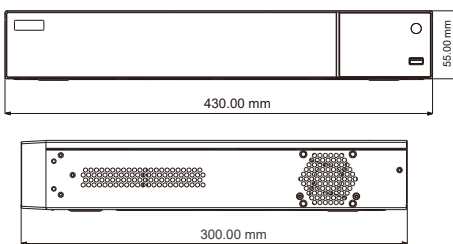

Physical Interfaces:

Specifications:

Model	ED8216TEC-2	
System	Compression	Standard H.264 High Profile
	CPU	Cortex A9
	OS	Embedded Linux
Video	Input	BNC x 16
	Resolution	TVI / AHD 2.0 / CVI / 960H 1080P, 720P, WD1 real time
	IP Input / Access Bandwidth	IPC x 4 / 24Mbps
	Output	HDMI x 1 : 1920 x 1080, VGA x 1 : 1920 x 1080 BNC x 1 : CVBS (used as the main or SPOT output)
Audio	Input	RCA x 4
	Output	RCA x 1
	2-way audio	Take up channel one audio input
Record	Resolution	1080P, 1080P lite, 720P, WD1
	Frame Rate	1080P : 200 fps (PAL) / 240 fps (NTSC) 1080P Lite / 720P / WD1 : 400 fps (PAL) / 480 fps (NTSC) (PAL / NTSC)
	Bit Rate	768Kbps ~ 8Mbps
	Mode	Manual, timer, motion, sensor
IP Input	Resolution	3MP / 1080P / 960P / 720P
	Frame Rate	100 fps (PAL) / 120 fps (NTSC)
Play back	Playback	16 CH
	Search	Time slice / time / event / tag search
	Smart Search	Highlighted color to display the camera record in a certain period of time, different colors refers to different record events
	Function	Play, pause, FF, FB, digital zoom, etc.
Alarm	Mode	Manual, sensor, motion, exception
	Input	4 CH
	Output	1 CH
Network	Triggering	Record, snap, preset, e-mail, etc.
	Interface	RJ45 10M / 100Mbps x 1
	Protocol	TCP / IP, PPPoE, DHCP, DNS, DDNS, UPnP, NTP, SMTP
Mobile	Web Client	Max 6 users online
	OS	iOS, Andriod
Storage / Backup	HDD	SATA x 2, max 6T per HDD
	Local Backup	U disk, USB mobile HDD
	Network Backup	Yes
Port	RS485	RS485 x 1, connect to PTZ or keyboard
	USB	USB 2.0 x 2 (1 in the front panel and 1 in the rear panel)
	Remote Controller	Optional
Others	Power Supply	DC 12V
	Consumption	≤15W (without HDD)
	Dimensions (mm)	430 x 300 x 55 (W x D x H) 380 x 268 x 52 (W x D x H)
	Work Environment	- 10 °C ~ 50 °C , 10 % ~ 90 % humidity

Design and specifications are subject to change without notice.

www.EasternCCTV.com

Headquarters

50 Commercial St.,
Plainview, NY 11803

TEL: 516-870-3779 FAX: 516-390-1200

Queens, NY

129-04 14th Ave.,
College Point, NY 11356

TEL: 718-939-2710 FAX: 718-939-2713

E. Los Angeles, CA

110 California Ave.,
City of Industry, CA 91744

TEL: 626-961-8810 FAX: 626-961-8809

N. Hollywood, CA

13761 Saticoy St.
Panorama City, CA 91402

TEL: 818-924-9021 FAX: 818-849-5127

Miami, FL

4515 NW 72nd Ave.
Miami, FL 33166

TEL: 305-423-1329 FAX: 786-717-7282

Houston, TX

3790 Westchase Dr.,
Houston, TX 77042

TEL: 832-308-5282 FAX: 832-925-7454