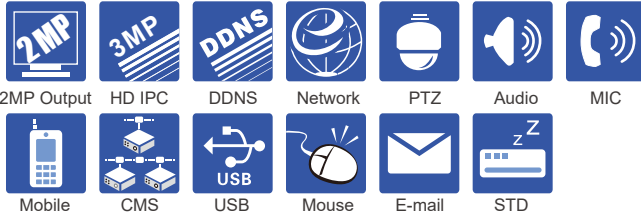

ED8216TEC-2

1080P 5-IN-1 DVRs Titanium GUI

Introduction:

ED8216TEC-2 are a 16 CH 1080P high definition hybrid DVR with ability to connect analog and IP cameras simultaneously, which adopts the standard H.264 high profile compression format and the most advanced SOC technique to ensure real time recording in each channel and realize outstanding robustness of the system.

ED8216TEC-2 supports 16 CH video input, 4 CH audio input, simultaneous 16 CH real time playback. The series of product can meet different security requirements of home, financial, commerce, enterprise, transportation and government, etc.

Main Feature:

- 16 CH TVI / AHD / CVI / 960H video input, 16 CH 1080P / 1080P lite / 720P / WD1 recording
- Support 4 CH IPC 3MP / 1080P / 960P / 720P recording
- Adopt standard H.264 high profile compression format to get high-quality video at much lower bit rate
- Intuitive and user-friendly Graphics User Interface (GUI), window style operation by mouse
- Multi-mode recording: manual / timer / motion / sensor
- Playback : 16 CH simultaneously playback Search: time slice, time, event (manual, sensor, motion), tag search
- Express and flexible backup via USB and network and so on
- Pentaplex: preview, record, playback, backup and remote access
- DHCP, DDNS, PPPoE network protocol, IE browse and CMS supported
- Remote control via IE or CMS : preview, playback, backup, PTZ and configuration
- Dual stream technology for local storage with high definition, remote network transmission and remote surveillance with mobile device
- Multi-user online simultaneously
- Authorization management, log review and device status review
- HDMI 1080P output, true high resolution display
- Support PTZ preset and auto cruise, up to 255 presets and 8 cruises
- Support NAT function and QRCode scanning by mobile phone and PAD
- Powerful smart phone & Pad surveillance with iOS and Andriod OS