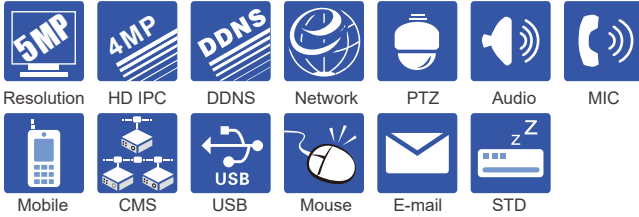

### Introduction:

ED8200TEPR series is 8 / 16 CH 5MP high definition hybrid DVRs with the ability to connect analog and IP cameras simultaneously, which adopts the standard H.264 high profile compression format and the most advanced SOC technique to ensure real time recording in each channel and realize outstanding robustness of the system.

ED8200TEPR supports 8 / 16 CH video input, 4 / 1 CH audio I/O, up to 12CH IP C input, simultaneous 8 / 16 CH playback. The series of product can meet different security requirements of home, financial, commerce, enterprise, transportation and government, etc.

### Main Feature:

- 8 / 16 CH TVI / CVI / AHD video input
- 8 / 16 CH 5MP / 4MP / 4MP lite / 3MP / 1080P / 720P / WD1 recording
- 4 CH IPC 4MP / 3MP / 1080P / 960P / 720P recording ( Up to 12CH IPC input)
- Adopt standard H.264 high profile compression format to get high-quality video at much lower bit rate
- Intuitive and user-friendly Graphics User Interface ( GUI ), window style operation by mouse
- Multi-mode recording: manual / timer / motion / sensor
- Playback : 8 / 16 CH simultaneously playback
- Search: time slice, time, event ( manual, sensor, motion ), tag search Express and flexible backup via USB, network and so on
- Pentaplex: preview, record, playback, backup and remote access
- DHCP, DDNS, PPPoE network protocol, IE browse and CMS supported
- Remote control via IE or CMS : preview, playback, backup, PTZ and configuration
- Dual stream technology for local storage with high definition, remote network transmission and remote surveillance with mobile device
- Multi-user online simultaneously
- Authorization management, log review and device status review
- HDMI 4K output, true high resolution display
- Support PTZ preset and auto cruise, up to 255 presets and 8 cruises
- Support NAT function and QRCode scanning by mobile phone and PAD
- Powerful smart phone & Pad surveillance with iOS and Android OS