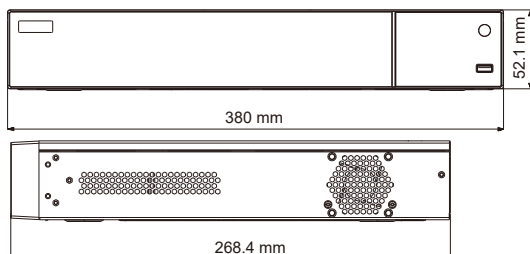

Physical Interfaces:

Design and specifications are subject to change without notice.

Model	ED8208TEPR	ED8216TEPR
System		
Compression	Standard H.264 High Profile	
CPU	Cortex A9	
OS	Embedded Linux	
Video		
Input	BNC × 8	BNC × 16
Resolution	TVI / AHD : 5MP@20fps; 4MP, 3MP, 1080P, 720P, WD1 real time CVI : 1080P, 720P real time	
IP Input	IPC × 4 (Up To 12)	IPC × 4 (8CH BNC convertible, up To 12)
Access Bandwidth	24Mbps, Up To 56Mbps	24Mbps, Up To 88Mbps
Output	HDMI × 1: 4K × 2K / 1920 × 1080 / 1280 × 1024 VGA × 1: 1920 × 1080 / 1280 × 1024 BNC × 1: CVBS (used as the main output or spot output)	
Audio		
Input	RCA × 4	
Output	RCA × 1	
Two-way audio	RCA × 1	
Record		
Resolution	5MP, 4MP, 3MP, 1080P, 720P, WD1	
Frame Rate	5MP : 10fps (PAL / NTSC) 4MP / 3MP : 12 fps (PAL) / 15 fps (NTSC) 1080P/720P/WD1: 25 fps (PAL) / 30 fps (NTSC)	
Bit Rate	768Kbps ~ 8Mbps (Per CH)	
Mode	Manual, timer, motion, sensor	
IP Input		
Resolution	4MP, 3MP, 1080P, 960P, 720P	
Frame Rate	25fps (PAL), 30fps (NTSC)	
Play back		
Playback	8 CH	16 CH
Search	Time slice / time / event / tag search	
Smart Search	Highlighted color to display the camera record in a certain period of time, different colors refers to different record events	
Function	Play, pause, FF, FB, digital zoom, etc.	
Alarm		
Mode	Manual, sensor, motion, exception	
Input / Output	4 / 1CH	
Triggering	Record, snap, preset, e-mail, etc.	
Network		
Interface	RJ45 10/100Mbps × 1	RJ45 10/100/1000Mbps × 1
Protocol	TCP / IP, PPPoE, DHCP, DNS, DDNS, UPnP, NTP, SMTP	
Web Client	Multiple users online	
Mobile Device		
OS	iOS, Android	
Storage & Backup		
HDD	SATA × 2, max 8T per HDD	
Local Backup	U disk, USB mobile HDD	
Network Backup	Yes	
Port		
RS485	RS485 × 1, connect to PTZ and keyboard	
USB	USB 2.0 × 1 (front panel), USB 3.0 × 1 (rear panel)	
Remote Controller	Yes	
Others		
Power Supply	DC 12V	
Consumption	≤ 10W (without HDD)	≤ 15W (without HDD)
Dimensions	15" × 10.6" × 2.04" (380 × 268 × 52mm) (W × D × H)	
Work Environment	14°F ~ 122°F (-10 ~ 50 °C) · 10% ~ 90% humidity	

www.EasternCCTV.com

Headquarters

50 Commercial St.,
Plainview, NY 11803

TEL: 516-870-3779 FAX: 516-390-1200

Queens, NY

129-04 14th Ave.,
College Point, NY 11356

TEL: 718-939-2710 FAX: 718-939-2713

E. Los Angeles, CA

110 California Ave.,
City of Industry, CA 91744

TEL: 626-961-8810 FAX: 626-961-8809

N. Hollywood, CA

13761 Saticoy St.
Panorama City, CA 91402

TEL: 818-924-9021 FAX: 818-849-5127

Miami, FL

4515 NW 72nd Ave.
Miami, FL 33166

TEL: 305-423-1329 FAX: 786-717-7282

Houston, TX

3790 Westchase Dr.,
Houston, TX 77042

TEL: 832-308-5282 FAX: 832-925-7454