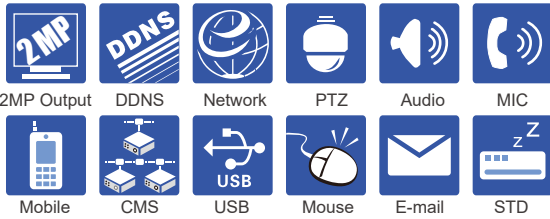

1080P 4-IN-1 16CH DVRs Titanium GUI

Introduction:

ED8416TCC is a 16 CH 1080P high definition DVRs, which adopt the standard H.264 high profile compression format and the most advanced SOC technique to ensure real time recording in each channel and realize outstanding robustness of the system.

ED8416TCC supports 16 CH video input, 4 CH audio input, simultaneous 16 CH playback. The series of product can meet different security requirements of home, financial, commerce, enterprise, transportation and government, etc.

Main Feature:

- 16 CH TVI / CVI / AHD video input
- 16 CH 1080P / 1080P lite / 720P / WD1 recording
- 4 CH IPC 3MP / 1080P / 960P / 720P recording
- Adopt standard H.264 high profile compression format to get high-quality video at much lower bit rate
- Intuitive and user-friendly Graphics User Interface (GUI), window style operation by mouse
- Multi-mode recording: manual / timer / motion / sensor
- Playback : 16 CH simultaneously playback
- Search: time slice, time, event (manual, sensor, motion), tag search
- Express and flexible backup via USB, network and so on
- Pentaplex: preview, record, playback, backup and remote access
- DHCP, DDNS, PPPoE network protocol, IE browse and CMS supported
- Remote control via IE or CMS : preview, playback, backup, PTZ and configuration
- Dual stream technology for local storage with high definition, remote network transmission and remote surveillance with mobile device
- Multi-user online simultaneously
- Authorization management, log review and device status review
- HDMI 1080P output, true high resolution display
- Support PTZ preset and auto cruise, up to 255 presets and 8 cruises
- Support NAT function and QRCode scanning by mobile phone and PAD
- Powerful smart phone & Pad surveillance with iOS and Android OS