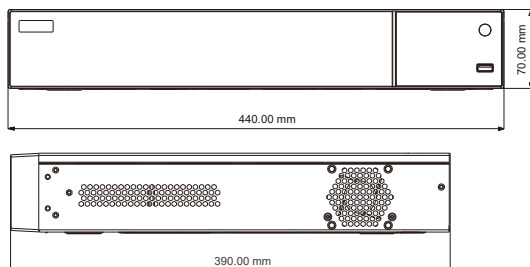

Physical Interfaces:

Design and specifications are subject to change without notice.