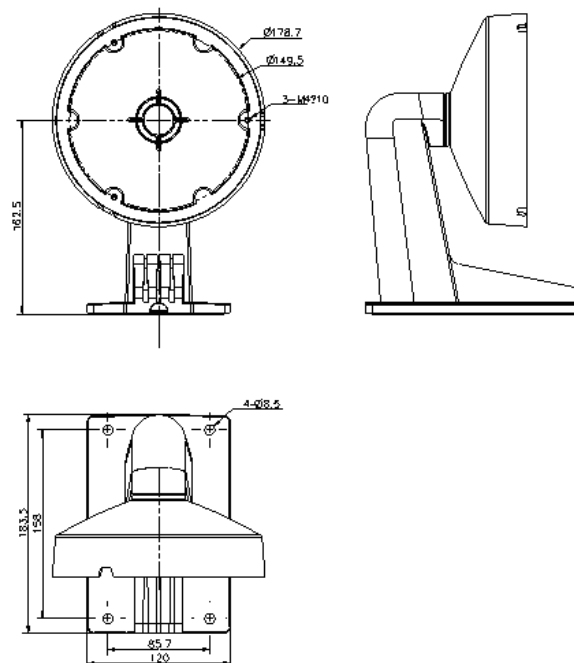

Wall Mount Bracket

LTB756

Suitable for CMIP75XX Series

Properties

Parameter	Wall mount bracket for CMIP75XX series
Construction	Aluminum Alloy
Dimension	250×178×82.5mm(9.8"×7.0"×3.2")
Weight	1105g(2.4lbs)

Dimensions:

©2015 LT Security, Inc. All Rights Reserved. White papers, data sheets, quick start guides, and/or user manuals are for reference only and may or may not be entirely up to date or accurate based upon the version or models. Product names mentioned herein may be the unregistered and/or registered trademarks of their respective owners.