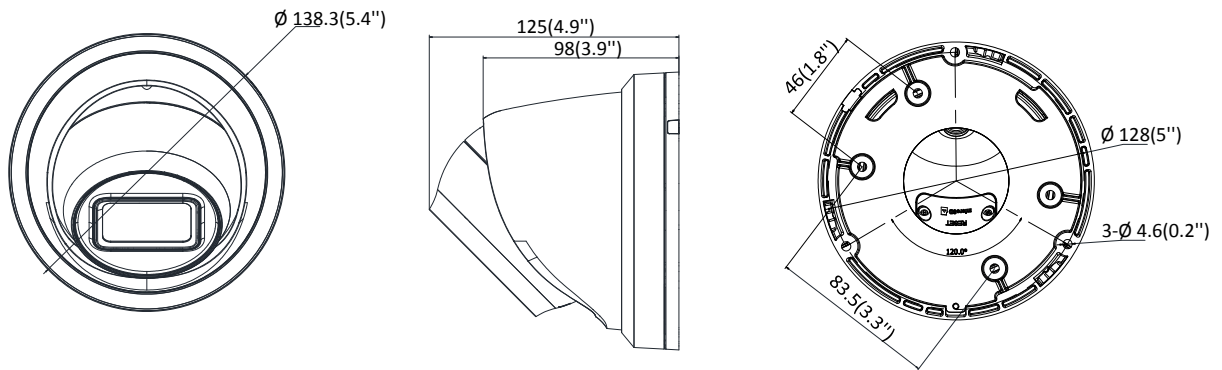

Dimensions

Unit: mm

Accessories

LTB342-140
Wall Mount

LTB701
Junction Box