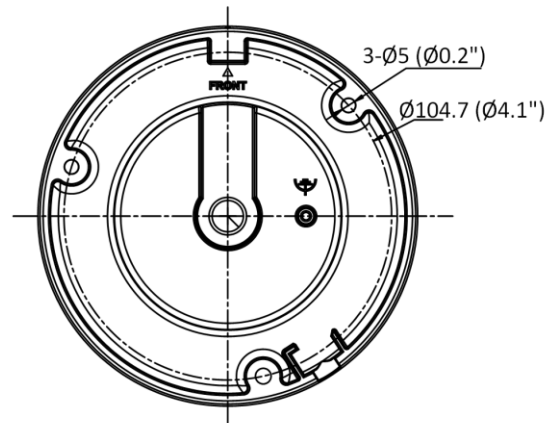

▪ **Dimension**

Unit: mm (inch)

▪ **Accessory**

▪ **Optional**

LTB742-120

Wall Mount