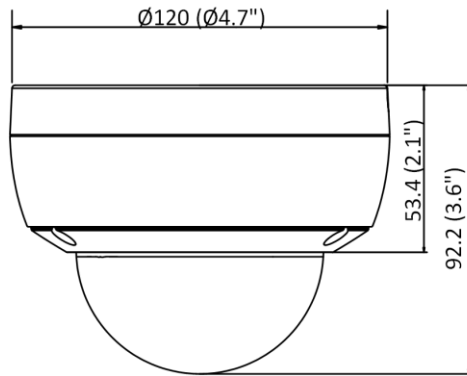

▪ **Dimension**

Unit: mm (inch)

▪ **Accessory**

▪ **Optional**

LTB742-120

Wall Mount