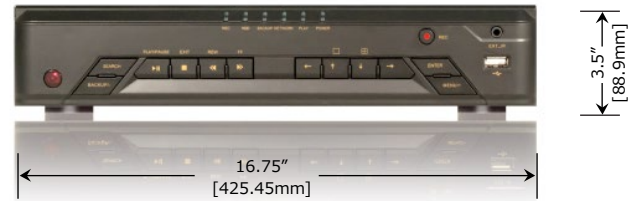

LTD2304SE-C WD1 Realtime with HDMI Advanced Performance DVR

Features

- Real-Time High Resolution Recording
- Support WD1 Recording
- 4 CH Synchronous Playback
- H.264 Compression Technology
- Mobile Phone Surveillance (iPhone, iPad, Android, Windows7 phone)
- Audio input/output
- Remote Monitoring / Control via CMS or Web Browsers
- HDD quota and group management
- 2 Year Warranty & Free Life-Time Technical Support

Specifications

System	Compression Format	H.264
	OS	Embedded Linux
Video	Input	4 CH, BNC (1.0Vp-p, 75Ω)
	VGA Output	1*VGA:1280x1024, 800x600, 1024x768
	BNC	1*BNC Mainout
	Loop Output	No
	Spot Output	1*Spot
	HDMI	Compatible with HDMI 1920x1080 output, progressive scan, 60Hz frame rate.
Audio	Audio Input	4
	Audio Output	1
	Bidirectional Talk	YES
Recording	Real Time Recording	4CH WD1
	D1	30 FPS/CH
	CIF	30 FPS/CH
	Recording Mode	Schedule, Manual, Motion Detection
Playback	Playback Channel	4
	Search Mode	Time/calendar search, event search(motion, external alarm event)
Backup	USB Disk	1 USB2.0 port for portable HDD, DVD-RW
	DVD Burner	-
	Backup Format	DAT or AVI
Dual Stream	Master Stream	30(NTSC)/25(PAL)fps CIF per CH
	Network Stream	1/2 fps CIF per CH
Remote Application	Browser	IE, Safari, Chrome, Firefox
	CMS	YES
	Mobile Phone OS	BroView for iPhone/iPad/Android
Alarm	Alarm Input	4
	Alarm Output	1
Storage	HDD (Each max size 3 TB)	1
	e-SATA	NO
	Max HDD after Deploying	-
	DVD Writable Driver	-
PTZ	PTZ	1*RS485
	PTZ Protocol	PELCOP, PELCOD, LILIN, MINKING, NEON, STAR, VIDO, DSCP, VISCA, SAMSUNG, RM110, HY
	PTZ Control	pan, tilt, zoom, preset, cruise, trace
Network	Ethernet Protocol	1,000 Mbps Ethernet (RJ-45) TCP/IP, DHCP, DDNS, NTP, SMTP
	Remote Control	1
Others	Power Supply	DC12V/2A
	Operating Temperature	0°C ~50°C
	Humidity	10% ~ 90% Humidity
	Dimension	11.75"(L)×10"(W)×2.25"(H)

Front/Back View

1 SATA 2U Case
(Hard Drive Sold Separately)