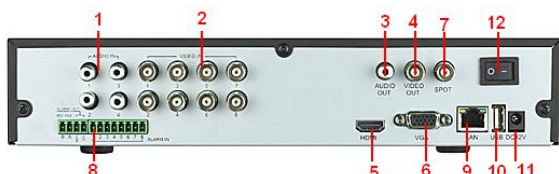

## 960H DVR

### Feature

- H.264 Dual-stream video compression
- HDMI/VGA/BNC output at up to 1920×1080P resolution
- 2CH Audio input, 1CH Audio output
- 15fps@960H / 30 fps@D1 recording
- 1x SATA HDD up to 3TB
- Mobile Phone Surveillance(iPhone, iPad, Android phone, Windows 7 phone)
- DC12V
- Compact 1U case

### Rear Panel

1. Audio In
2. Video In
3. Audio Out
4. Video Out
5. HDMI
6. VGA
7. Spot
8. Alarm In/Out
9. LAN interface
10. USB2.0
11. DC12V
12. Power switch

### Specification

LTD2308SE-C		
System	Compression Format	Standard H.264
	OS	Embedded Linux
Video	Input	8CH, BNC (1.0Vp-p, 75Ω)
	Standard Output	1*VGA: 1920x1080,1280x1024, 800x600, 1* BNC+1 Spot out
	Advanced Output	1*HDMI : 1080P: 1920x1080/60Hz
Audio	Audio Input	4CH, RCA (2.0 Vp-p, 1 kΩ)
	Audio Output	1CH RCA (Linear, 1 kΩ)
	Bidirectional Talk	1-ch, RCA (2.0 Vp-p, 1 kΩ) (using 1ch audio input)
Alarm	Alarm in/out	8CH/1CH
Recording	Recording Resolution	WD1/D1/CIF/QCIF
	Frame rate	15 fps@960H; 30 fps@D1
	Recording Mode	Schedule, Manual, Motion, Sensor
Playback	Max Playback Channel	8CH
	Search Mode	time, event, file
Backup	USB Disk	USB or SATA
Remote Application	Dual Stream	Support; master stream, sub-stream
	Browser	IE (windows XP/2000/Vista/7) , Safari(Mac OS) , Chrome,Firefox
	CMS	YES
	Mobile Phone	Breview for iPad/iPad2/iPhone//Android
	User Access	10 users online with professional authority management
Storage	HDD	1 x SATA, up to 3TB
Network	Ethernet	1, RJ45 10M / 100M Ethernet interface
	Protocol	TCP/IP,UDP,DHCP,DNS,PPPoE, DDNS, SMTP
Others	Power Supply	DC12V
	Consumption	≤ 10 W (without hard disk or DVD-R/W)
	Operating Temperature	-10 °C ~+55 °C
	Humidity	10% ~ 90% humidity
	Product Net Weight	<2kg
	Product Dimension	300mm x270mm x58mm
Chasis	Compact 1U chassis	