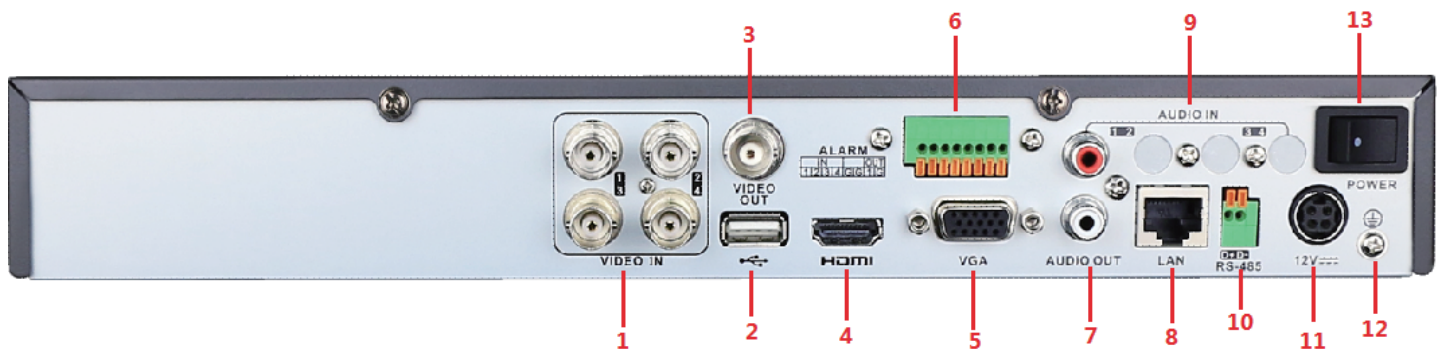

Platinum HD TVI 4CH DVR LTD8304T-EA

Key Features:

- Support TVI /AHD / CVI/ CVBS/IP cameras
- HDMI & VGA output up to 1920x1080p resolution
- CVBS output for spot out and long transmission
- Up to 1080p@30fps with LTS Efficient mode On
- 3MP@12fps/1080P@15fps without Efficient mode(only the first channel support 3MP)

Rear Panel:

- | | | |
|------------------|-------------------|------------------|
| 1. Video In | 6. Alarm in/out | 11. DC 12V |
| 2. USB Interface | 7. Audio Out | 12. GND |
| 3. Video out | 8. LAN | 13. Power Switch |
| 4. HDMI | 9. Audio In | |
| 5. VGA Interface | 10. RS-485 Serial | |

Platinum HD TVI 4CH DVR

LTD8304T-EA

VIDEO/ AUDIO INPUT	
Video compression	H.264 Zip+/H.264
Video input	4ch BNC (1.0 Vp-p, 75 Ω), PAL / NTSC self-adaptive
IP input	1ch(Support ONVIF, up to 2MP resolution)
Audio compression	G.711u
Audio input	1-ch, RCA (2.0 Vp-p, 1 kΩ)
Two-way audio input	1-ch, RCA (2.0 Vp-p, 1 kΩ)
VIDEO/ AUDIO OUTPUT	
HDMI/ VGA output	1920 × 1080
CVBS output	1-ch, BNC (1.0 Vp-p, 1 kΩ)
Frame rate	Main stream:1/16 fps to real time frame rate Sub-stream:WD1/4CIF@12fps,CIF/QVGA/QCIF@real time frame rate
Video bit rate	32 Kbps- 6Mbps
Audio output	1-ch, RCA (Linear, 1 kΩ)
Audio bit rate	64 Kbps
Dual-stream	Support
Stream type	Video, Video & Audio
Synchronous playback	4ch
NETWORK	
Remote connections	128
Network protocols	TCP/IP, PPPoE, DHCP, DNS, DDNS, NTP, SADP, SMTP, SNMP, NFS, iSCSI, UPnP™, HTTPS, PT Cloud
HARD DISK	
SATA	1 SATA
Capacity	Up to 8TB capacity for each disk
EXTERNAL INTERFACE	
Network interface	1:10M / 100M self-adaptive Ethernet interface
Serial interface	RS-485
USB port	2 × USB2.0
Alarm in/ out	4/1
GENERAL	
Power supply	DC12V
Consumption	≤ 15W
Working temperature	-10 ° C ~ +55 ° C(14° F - 131° F)
Working humidity	10% ~ 90%
Chassis	Compact 1U Chassis
Dimensions (WxDxH)	315 × 230 × 45 mm (12.4 × 9.1 × 1.8 inch)
Weight	≤ 2Kg (4.4lb)