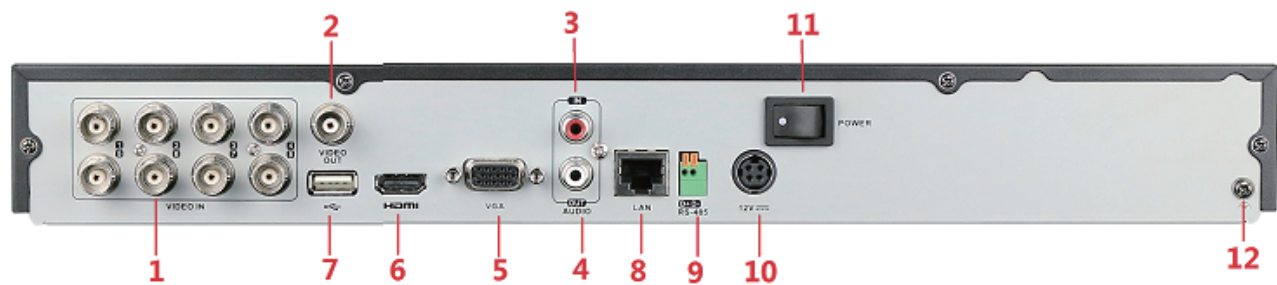

Rear Panel:

1. Video In	6. HDMI	11. Power Switch
2. Video out	7. USB Interface	12. GND
3. Audio In	8. LAN	
4. Audio Out	9. RS-485 Serial	
5. VGA Interface	10. DC 12V