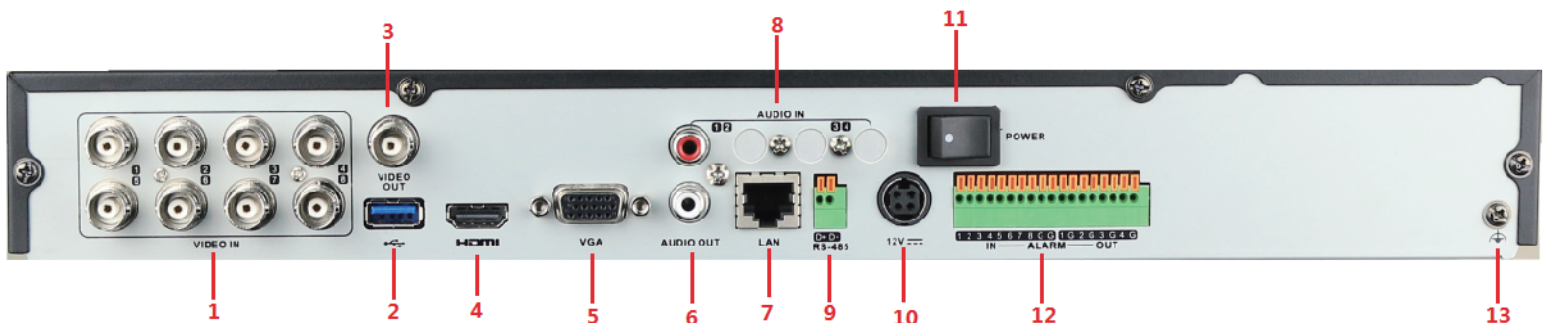

Platinum HD TVI 8CH DVR LTD8308T-EA

Key Features:

- Support TVI /AHD / CVI/ CVBS/IP cameras
- HDMI & VGA output up to 1920x1080p resolution
- CVBS output for spot out and long transmission
- Up to 1080p@30fps with LTS Efficient mode On
- 3MP@12fps/1080P@15fps without Efficient mode(only the first and second channel support 3MP)

Rear Panel:

- | | | |
|------------------|------------------|------------------|
| 1. Video In | 6. Audio Out | 11. Power Switch |
| 2. USB Interface | 7. LAN | 12. Alarm in/out |
| 3. Video out | 8. Audio In | 13. GND |
| 4. HDMI | 9. RS-485 Serial | |
| 5. VGA Interface | 10. DC 12V | |

Platinum HD TVI 8CH DVR

LTD8308T-EA

VIDEO/ AUDIO INPUT	
Video compression	H.264 Zip+/H.264
Video input	8ch BNC (1.0 Vp-p, 75 Ω), PAL / NTSC self-adaptive
IP input	2ch(Support ONVIF, up to 2MP resolution)
Audio compression	G.711u
Audio input	1-ch, RCA (2.0 Vp-p, 1 kΩ)
Two-way audio input	1-ch, RCA (2.0 Vp-p, 1 kΩ)
VIDEO/ AUDIO OUTPUT	
HDMI/ VGA output	1920 × 1080
CVBS output	1-ch, BNC (1.0 Vp-p, 1 kΩ)
Frame rate	Main stream:1/16 fps to real time frame rate Sub-stream:WD1/4CIF@12fps,CIF/QVGA/QCIF@real time frame rate
Video bit rate	32 Kbps- 6Mbps
Audio output	1-ch, RCA (Linear, 1 kΩ)
Audio bit rate	64 Kbps
Dual-stream	Support
Stream type	Video, Video & Audio
Synchronous playback	8ch
NETWORK	
Remote connections	128
Network protocols	TCP/IP, PPPoE, DHCP, DNS, DDNS, NTP, SADP, SMTP, SNMP, NFS, iSCSI, UPnP™, HTTPS, PT Cloud
HARD DISK	
SATA	2 SATA
Capacity	Up to 8TB capacity for each disk
EXTERNAL INTERFACE	
Network interface	1:10M / 100M self-adaptive Ethernet interface
Serial interface	RS-485, Keyboard
USB port	2 × USB2.0
Alarm in/ out	8/4
GENERAL	
Power supply	DC12V
Consumption	≤ 20W
Working temperature	-10 ° C ~ +55 ° C(14° F - 131° F)
Working humidity	10% ~ 90%
Chassis	Compact 1U Chassis
Dimensions (WxDxH)	380 × 320 × 45 mm (15.0 × 12.6 × 1.8 inch)
Weight	≤ 2Kg (4.4lb)