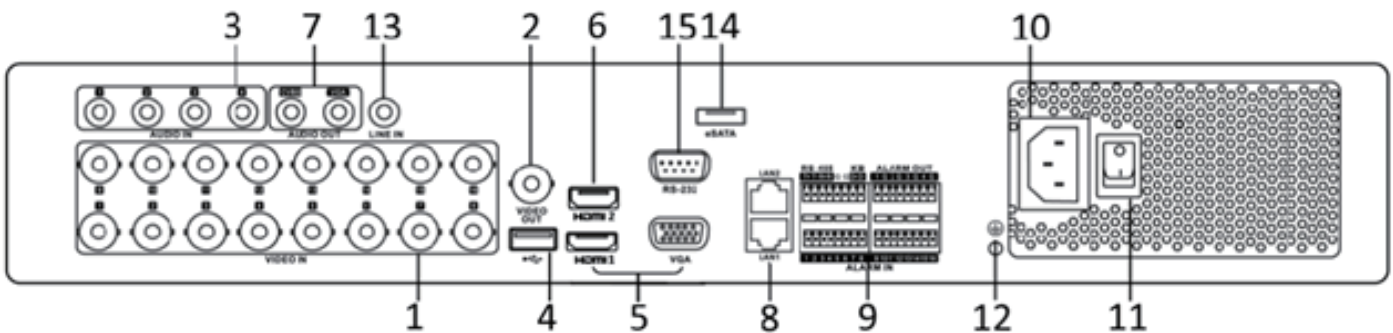

Rear Panel:

1. VIDEO IN	8. LAN1 and LAN2 Network Interfaces
2. VIDEO OUT	9. RS-485 Serial Interface, Keyboard Interface, ALARM IN and ALARM OUT
3. AUDIO IN, RCA Connector	10. 100 to 240VAC Power Input
4. USB Interface	11. Power Switch
5. HDMI1/VGA Interface	12. GND
6. HDMI2 Interface	13. LINE IN
7. CVBS AUDIO OUT and VGA AUDIO OUT	14. eSATA Interface
	15. RS-232 Serial Interface