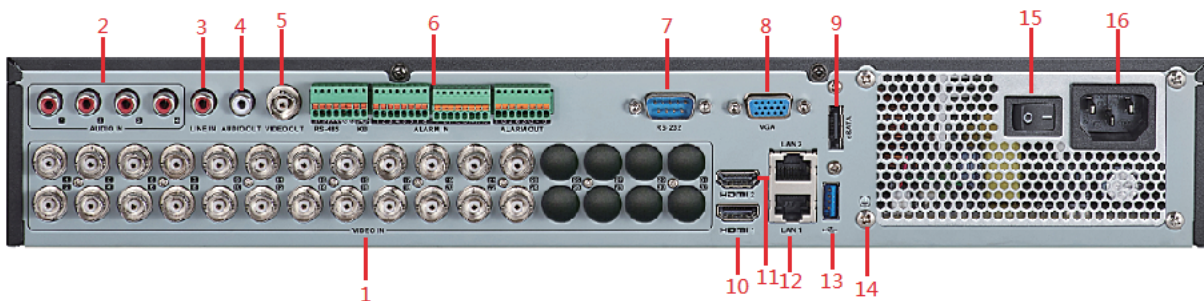

Platinum Advanced Level 24 Channel HD-TVI DVR LTD8424K-ST

Key Features:

- Support HDTV / HDCVI / AHD / CVBS / IP cameras
- Full channel recording at up to 5 MP resolution
- Up to 8 MP IP cameras input
- HDMI1/VGA output at up to 1080P, HDMI2 output at up to 4K (3840 × 2160) resolution
- Supporting RAID 0, RAID 1, RAID 5, RAID 6 and RAID 10 storage scheme

Rear Panel:

- | | | |
|--|--------------------------------------|--------------------------------|
| 1. Video In | 7. RS-232 Serial Interface | 13. USB Interface |
| 2. Audio In, RCA Connector | 8. VGA Interface | 14. GND |
| 3. Line In | 9. eSATA Interface | 15. Power Switch |
| 4. Audio Out | 10. HDMI1 Interface | 16. 100 to 240 VAC Power Input |
| 5. Video Out | 11. HDMI2 Interface | |
| 6. RS-485 Serial Interface, Keyboard Interface, Alarm In and Alarm Out | 12. LAN1 and LAN2 Network Interfaces | |