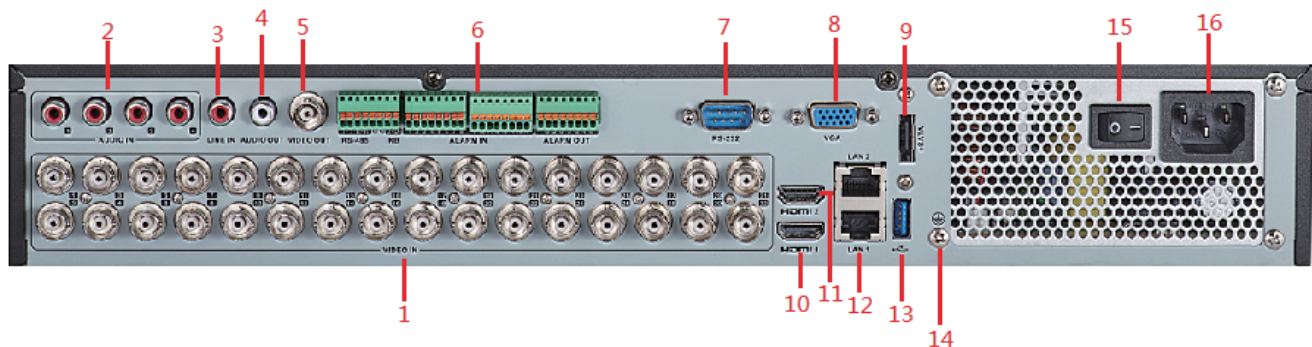

Platinum Advanced Level 32 Channel HD-TVI DVR LTD8432K-ST

Key Features:

- Support HDTV / HDCVI / AHD / CVBS / IP cameras
- Full channel recording at up to 5 MP resolution
- Up to 8 MP IP cameras input
- HDMI1/VGA output at up to 1080P, HDMI2 output at up to 4K (3840 × 2160) resolution
- Supporting RAID 0, RAID 1, RAID 5, RAID 6 and RAID 10 storage scheme

Rear Panel:

- | | | |
|--|--------------------------------------|--------------------------------|
| 1. Video In | 7. RS-232 Serial Interface | 13. USB Interface |
| 2. Audio In, RCA Connector | 8. VGA Interface | 14. GND |
| 3. Line In | 9. eSATA Interface | 15. Power Switch |
| 4. Audio Out | 10. HDMI1 Interface | 16. 100 to 240 VAC Power Input |
| 5. Video Out | 11. HDMI2 Interface | |
| 6. RS-485 Serial Interface, Keyboard Interface, Alarm In and Alarm Out | 12. LAN1 and LAN2 Network Interfaces | |