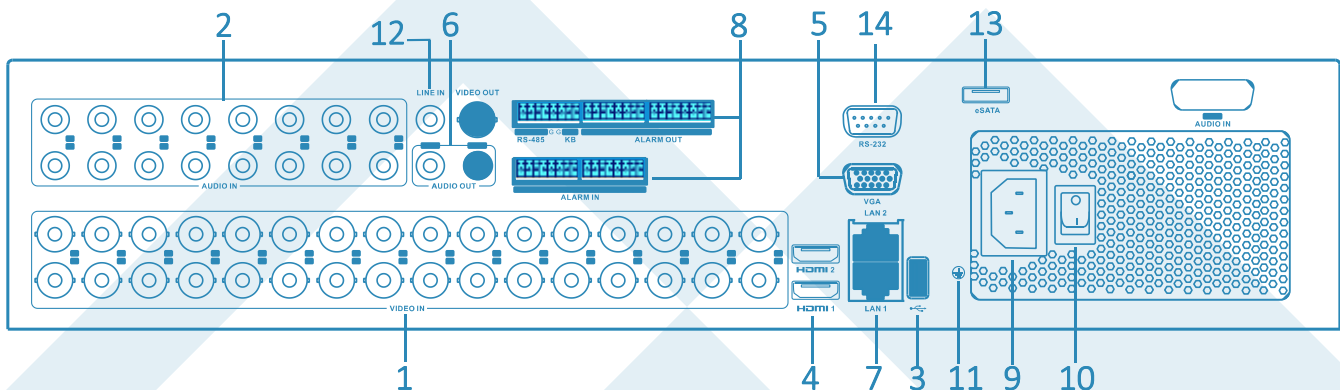

## Key Features:

- H.264 & Dual Stream Video Compression
- 8 SATA Interfaces, up to 6TB Each
- Supports NAS, IP SAN Network Storage
- Output up to 1920×1080P Resolution
- Supports IP, HD-TVI, and Analog Cameras

## Rear Panel:

- |                            |  |
|----------------------------|--|
| 1. Video In                | 8. RS-485 Serial Interface, Keyboard Interface, Alarm In and Alarm Out |
| 2. Audio In, RCA Connector | 9. 100~240V AC Power Input   |
| 3. USB Port                | 10. Power Switch   |
| 4. HDMI Interface          | 11. GND  |
| 5. VGA Interface           | 12. Line In  |
| 6. VGA Audio Out           | 13. eSATA Interface  |
| 7. LAN Network Interface   | 14. RS-232 Serial Port   |

### VIDEO/ AUDIO INPUT

Video Compression	H.264
Analog and HD-TVI Video Input	32CH
	BNC (1.0 Vp-p, 75 Ω), PAL / NTSC Self-Adaptive
IP Input	Up to 32CH (1080P@30fps)
Audio Compression	G.711u
Audio Input	16-CH, RCA (2.0 Vp-p, 1 kΩ)
Two-way Audio Input	1-CH, RCA (2.0 Vp-p, 1 kΩ)