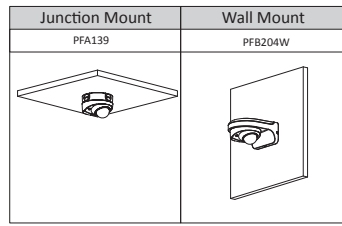

Environment

Operating Conditions	-40°C to +60°C (-40°F to +140°F)/ less than≤95%
----------------------	---

Storage Conditions	-40°C to +60°C (-40°F to +140°F)
Ingress Protection	IP67; IK10
Structure	
Casing	Metal
Dimensions	55 mm × Φ108.9 mm (2.2" × Φ4.3")
Net Weight	380 g (0.8 lb)
Gross Weight	520 g (1.1 lb)