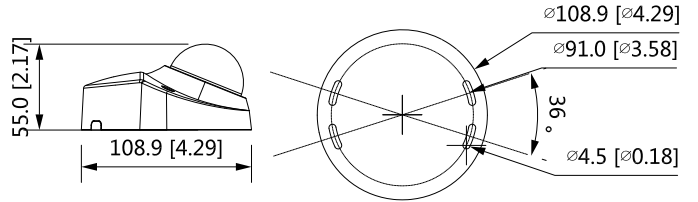

Ordering Information

Type	Part Number	Description
4MP Camera	LTDHIP7742W-28MD	4MP Lite AI IR Fixed focal Dome Network Camera,PAL

Accessories

Optional: