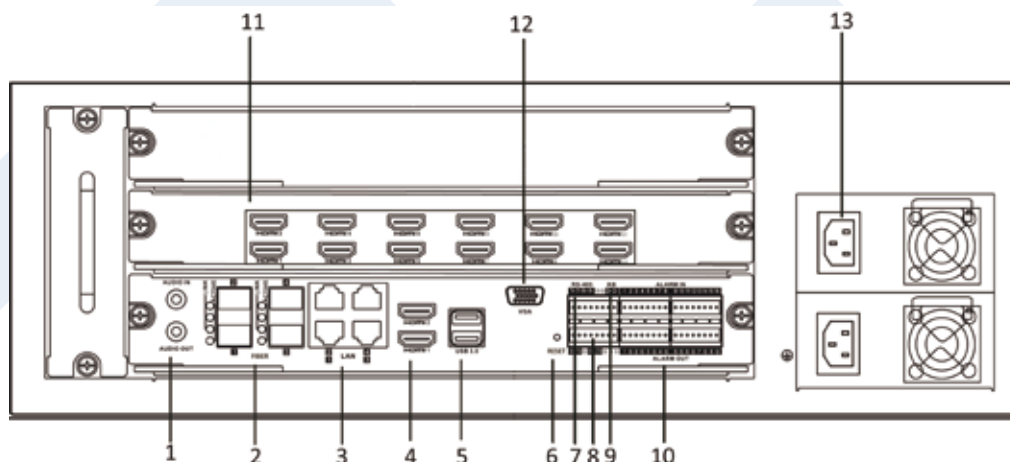

## Key Features:

- Up to 256 network cameras can be connected
- Support live view, storage, and playback of the connected camera at up to 8 megapixels resolution
- Simultaneous HDMI1/VGA output as the main output and the HDMI2 works as the auxiliary output
- Video outputs at up to 1920×1080 resolution
- Support HDD quota mode
- Up to 16 SATA hard disks can be connected, for both recording and backup
- Supports HDD hot swap with RAID0, RAID1, RAID5, RAID10 storage scheme configurable

## Rear Panel:

1. Audio In/Out
2. FIBER Interface
3. LAN Interface
4. HDMI
5. USB 3.0 interface
6. Reset
7. RS-485 Interface
8. RS-232 Interface
9. Controller Port
10. Alarm In/Out
11. HDMI Output Extension Board
12. VGA
13. 100 ~ 240VAC power supply