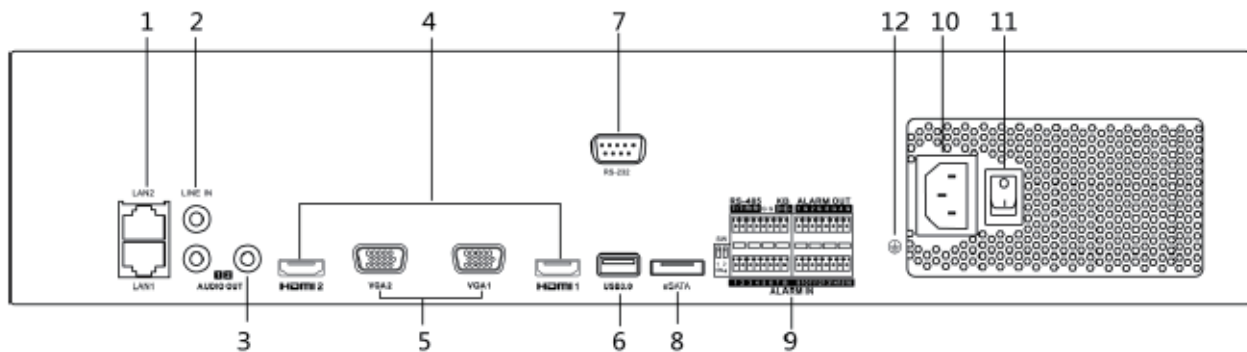

Rear Panel:

1. LAN1, LAN2 Network Interface
2. Line In
3. Audio Out
4. HDMI1/HDMI2
5. VGA1/VGA2
6. USB 3.0 Interface
7. RS-232 Interface
8. eSATA Interface
9. Alarm In/Alarm Out
10. 100 to 240VAC Power Input
11. Power Switch
12. GND