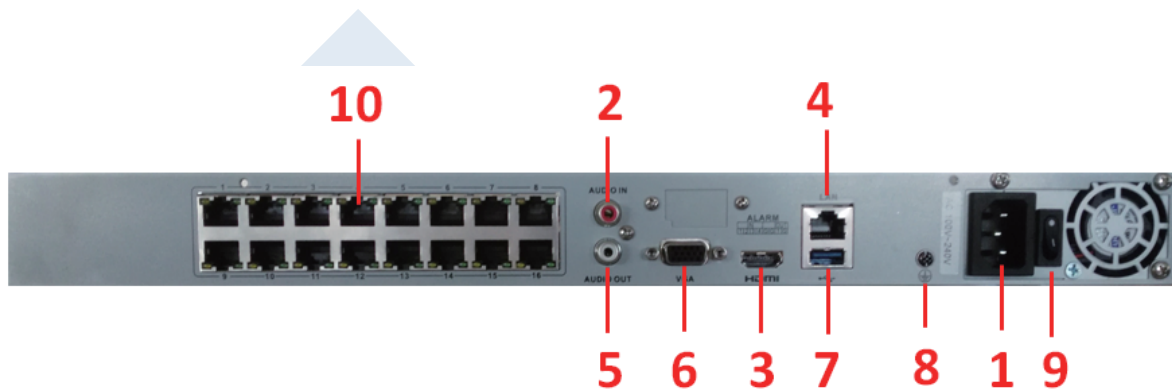

Platinum Professional Level 16 Channel NVR 1U LTN8716-P16

Key Features:

- Up to 16 network cameras can be connected
- Support live view, storage, and playback of the connected camera with up to the resolution of 6 megapixels
- Up to 16 independent PoE network interfaces for different models
- Up to 2 SATA hard disks can be connected with up to 6TB capacity for each
- Support HDD quota mode

Rear Panel:

- | | |
|--------------------------|------------------------------------------|
| 1. Power Supply | 6. VGA Interface |
| 2. Audio In | 7. USB Interface |
| 3. HDMI Interface | 8. Ground |
| 4. LAN Network Interface | 9. Power Switch |
| 5. Audio Out | 10. Network Interfaces with PoE Function |

Platinum Professional Level 16 Channel NVR 1U

LTN8716-P16

Video/Audio Input	
IP video Input	16-CH
Two-way audio input	1-ch, RCA (2.0 Vp-p, 1kΩ)
Network	
Incoming bandwidth	160Mbps
Outgoing bandwidth	80Mbps
Remote connection	128
Video/Audio Output	
Recording resolution	6MP/5MP/3MP/1080P/UXGA/720P/VGA/4CIF/DCIF/2CIF/CIF/QCIF
Frame rate	Main stream: 50 fps (P) / 60 fps (N) Sub-stream: 50 fps (P) / 60 fps (N)
HDMI/VGA output	1-ch, resolution: 1920 × 1080 /60Hz, 1600 × 1200 /60Hz, 1280 × 1024 /60Hz, 1280 × 720 /60Hz, 1024 × 768 /60Hz
Audio output	1-ch, RCA (Linear, 1kΩ)
Decoding	
Live view / Playback resolution	6MP/5MP/3MP/1080P/UXGA/720P/VGA/4CIF/DCIF/2CIF/CIF/QCIF
Capability	16-ch@4CIF, 12-ch@720P, 6-ch@1080P
Hard Disk	
SATA	2 SATA interfaces for 2 HDDs
Capacity	Up to 6TB for each disk
External Interface	
Network Interface	1 RJ-45 10 /100 /1000 Mbps self-adaptive Ethernet interface
USB Interface	1 × USB 2.0 and 1 × USB 3.0
PoE	
Interface	16 independent 100 Mbps PoE network interfaces
Max. Power	200W
Supported standard	AF and AT
GENERAL	
Power Supply	100~240V AC
Consumption	≤ 15W
Working Temperature	+14 °F~ + 131 °F(-10 °C ~ +55 °C)
Working Humidity	10% - 90%
Casing	19-inch rack-mounted 1U casing
Dimensions (WxDxH)	445 × 290 × 45mm (17.5 ×11.4 × 1.8 inch)
Weight	≤ 1 kg (2.2 lb)