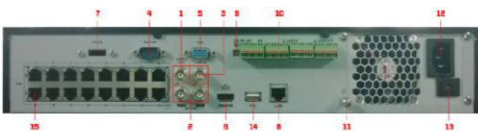

Rear Panel of LTN8816-P16

1. Video out
2. Audio out
3. HDMI Interface
4. RS-232 interface
5. VGA
6. HDMI
7. eSATA
8. LAN Interface
9. Termination Switch
10. RS-485, Alarm in/out
11. GROUND
12. AC 100V~240V
13. POWER Switch
14. USB interface
15. Network Interfaces with POE function

LTN8816-P16	
Video/Audio input	
IP video input	16-ch
Two-way audio input	1-ch, BNC (2.0 Vp-p, 1kΩ)
Incoming bandwidth	80Mbps
Video/Audio output	
Recording resolution	5MP / 3MP / 1080P / UXGA / 720P / VGA / 4CIF / DCIF / 2CIF / CIF / QCIF
CVBS output	1-ch, BNC (1.0 Vp-p, 75 Ω) Resolution: 704 x 576 (PAL); 704 x 480 (NTSC)
HDMI output	1-ch, resolution: 1920 x 1080P /60Hz, 1600 x 1200 /60Hz, 1280 x 1024 /60Hz, 1280 x 720 /60Hz, 1024 x 768 /60Hz
VGA output	1-ch, resolution: 1920 x 1080P /60Hz, 1600 x 1200 /60Hz, 1280 x 1024 /60Hz, 12 x80 720 /60Hz, 1024 x 768 /60Hz
Audio output	2-ch, BNC (Linear, 600Ω)
Playback resolution	5MP / 3MP / 1080P / UXGA / 720P / VGA / 4CIF / DCIF / 2CIF / CIF / QCIF
Synchronous playback	16-ch
Hard disk	
SATA	4 SATA interfaces for 2 HDDs + 1 DVD-R/W (default), or 4HDDs
eSATA	1 eSATA interface
Capacity	Up to 4TB capacity for each HDD
External interface	
Network interface	1 RJ-45 10 / 100 / 1000 Mbps self-adaptive Ethernet interface 16 independent 100 Mbps PoE network interfaces
Serial interface	1 RS-232 interface(for parameters configuration, maintenance,transparent channel)
	1 RS-485 interface (reserved);
	1 RS-485 keyboard interface (for special keyboard control)
USB interface	3 x USB 2.0
Alarm in	16
Alarm out	4
General	
Power supply	100 ~ 240VAC, 6.3A, 50 ~ 60Hz
Consumption	≤ 40 W
Working temperature	-10 °C ~ +55 °C(14°F ~ 131°F)
Working humidity	10% ~ 90%
Chassis	19-inch rack-mounted 1.5U chassis
Dimensions(W x D x H)	440 x 390 x 70 mm(17.3" x 15.3" x 2.8")
Weight	≤ 4 Kg (8.8 lb) (without hard disk or DVD-R/W)