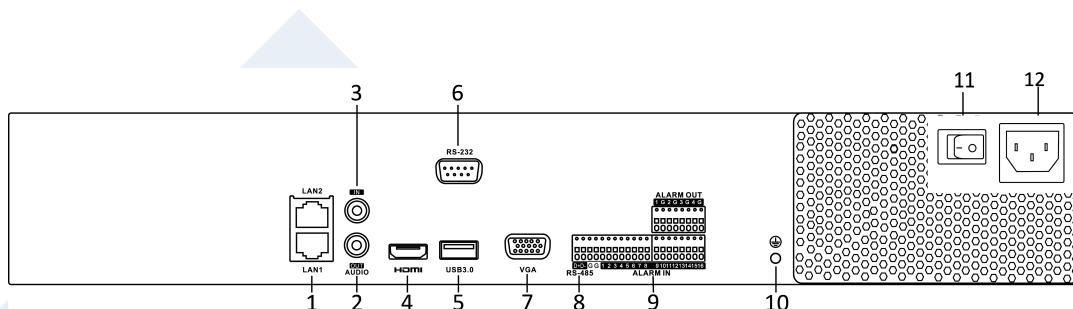

Platinum Enterprise Level 16 Channel NVR 1.5U LTN8816K

Key Features:

- Up to 16ch network cameras can be connected
- Support live view, storage, and playback of the connected camera at up to 8MP resolution
- HDMI Video output at up to 4K (3840 × 2160) resolution
- Up to 4 SATA hard disks can be connected with up to 6TB capacity for each
- Supports HDD quota and group modes

Platinum Enterprise Level 16 Channel NVR 1.5U LTN8816K

Video/Audio Input	
IP video Input	16- ch
Two-way audio input	1- ch, RCA (2.0 Vp-p, 1kΩ)
Network	
Incoming bandwidth	160Mbps
Outgoing bandwidth	160Mbps
Remote connection	128
Video/Audio Output	
Recording resolution	8 MP/6 MP/5 MP/4 MP/3 MP/1080p/UXGA/720p/VGA/4CIF/DCIF/2CIF/CIF/QCIF
HDMI output	4K (3840 × 2160)/20Hz, 2K (2560 × 1440)/60Hz, 1920 × 1080p/60Hz, 1600 × 1200/60Hz, 1280 × 1024/60Hz, 1280 × 720/60Hz, 1024 × 768/60Hz
VGA output	1920 × 1080p/60Hz, 1280 × 1024/60Hz, 1280 × 720/60Hz, 1024 × 768/60Hz
Audio output	1- ch, RCA (Linear, 1kΩ)
Decoding	
Decoding format	H.265/H.264+/H.264/MPEG4
Recording resolution	8 MP/6 MP/5 MP/4 MP/3 MP/1080p/UXGA/720p/VGA/4CIF/DCIF/2CIF/CIF/QCIF
Synchronous playback	16- ch
Capability	2- ch @ 4K, or 8- ch @ 1080p
Hard Disk	
SATA	4 SATA interfaces for 4 HDDs
Capacity	Up to 6TB for each disk
External Interface	
Network Interface	2 RJ-45 10/100/1000 Mbps self-adaptive Ethernet interfaces
Serial interface	1 RS-485 (half-duplex), 1 RS-232, 1 keyboard(optional)
USB Interface	Front panel: 2 × USB 2.0; Rear panel: 1 × USB 3.0
Alarm in/out	16/4
GENERAL	
Power Supply	100~240V AC
Consumption	≤ 20 W
Working Temperature	14° F - 131° F (-10° C ~ +55° C)
Working Humidity	10% - 90%
Casing	19-inch rack-mounted 1.5U chassis
Dimensions (WxDxH)	17.5" × 15.3" × 2.8"(445 × 390 × 70mm)
Weight	≤ 11 lb (5 Kg)