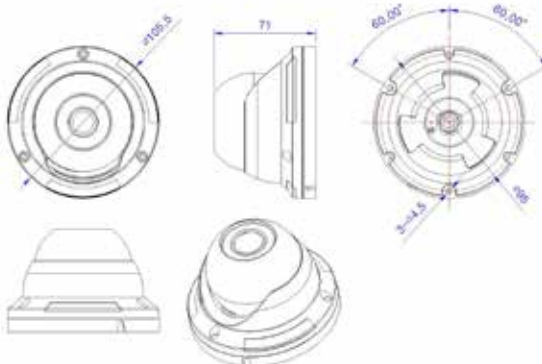

# 720p IP CAMERA

- Eyeball IR Dome Type
- 1/4" CMOS
- 1.0MP (720p)
- 3.6mm Fixed Lens
- 12 IR LEDs
- MJPEG / UPNP
- DC 12V
- Mechanical IR-Cut Filter
- Power over Ethernet (PoE)

Interface

H.264 ONVIF

## DIMENSIONS

NIB B1022F		
Camera	Pixel	1.0 Mega Pixel, 1280"720
	Sensor	1/4" 1.0M 0V CMOS
	Lens	3.6mm
	Electronic Shutter	1/25s-1/30,000s
	Low Lux	Color : 0.6Lux@F1.2 B/W:0.08Lux@F1.2
	ICR	Support
	Video Parameter	Saturation, brightness, contrast ratio and color tone can be adjusted by customer end or IE explorer
IR	IR Properties	Dual Filter Day / Night: Automatic Switch, Linkage Switch
	IR Light	12pcs 50 IR LEDS
Audio-Video Coding Parameters	Compression	H.264 Main Profile@Level 3.0 / MJPEG optional
	Video Bit Rate	0.1M-6Mbps, Customized
	Bit Stream Type	Video Stream
	Audio Compress	N/A
	Audio Bit Rate	N/A
Image	Triple Bit Streams	Support
	Video Resolution	1280×720
	Video Frame Rate	PAL: 1-25 frames/second, NTSC: 1-30 frames/second
Function	PTZ	N/A
	Heartbeat Mechanism	Support
	IP Auto Pop-Out	IP auto pop-out at customer end
	Password Protection	Multi-level protection on password
	Intellectual Alarm	Mobile Detection, Video Shielding, Video Loss, Network Breakdown, Abnormality in Storage
	Basic Functions	One-Key Reset, Password Protection, Watermark Technology
	Interface	Audio Input
Wireless Network	Video Output	N/A
	Network Port	1 pcs, RJ45 10M/100Mbps Self-Adaptable Ethernet Port
	Serial Port	N/A
	Alarm Input	N/A
	Alarm Output	N/A
	WIFI	N/A
	Wireless Encryption Protocol	N/A
others	Cell Phone Monitor	Support
	3G Network	N/A
	POE	802.3af
	Power Supply	DC12V/1.5A
	Power Consumption	<6W
	Working Temp	-10°C ~ +55°C / 14°F ~ 131°F
	Working Humidity	10 ~ 85%
Dimension	φ 106mm×65.8mm	