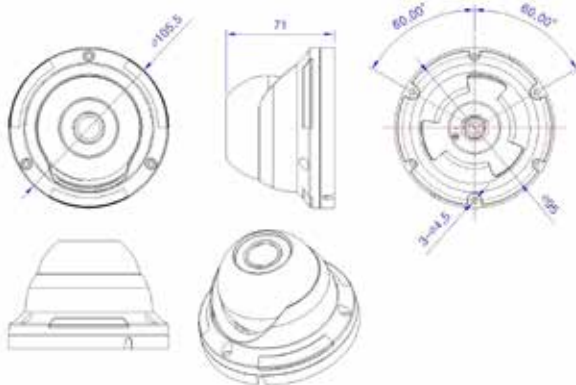

# 960p IP CAMERA

- Eyeball IR Dome Type
- 3.6mm Fixed Lens
- 12 IR LEDs
- H.264 / MJPEG / Dual CODEC
- UPNP
- DC 12V
- Power over Ethernet (PoE)

H.264 ONVIF

## DIMENSIONS

NIB B1322F			
Camera	Pixel	1.3 Mega Pixel / 1280*960	
	Lens	3.6mm	
	Electronic Shutter	1/25s-1/30,000s	
	Low Lux	Color : 0.1Lux@F1.6 B/W:0.01Lux@F1.6	
	Auto Iris	N/A	
	ICR	Support	
	Video Parameter	Saturation, brightness, contrast ratio and color tone can be adjusted by customer end or IE explorer	
IR	IR Properties	Dual Filter Day / Night: Automatic Switch, Linkage Switch	
	IR Light	12pcs 5Ø IR LEDs	
Audio-Video Coding Parameters	Compression	H.264 Main Profile@Level 3.0 / MJPEG optional	
	Video Bit Rate	0.1M-6Mbps, Customized	
	Bit Stream Type	Video Stream	
	Audio Compress	N/A	
	Audio Bit Rate	N/A	
	Triple Bit Streams	Support	
Image	Video Resolution	1280×960	
	Video Flame Rate	PAL: 1-25 frames/second, NTSC: 1-30 frames/second	
Function	PTZ	N/A	
	Heartbeat Mechanism	Support	
	IP Auto Pop-Out	IP Auto Pop-Out at Customer End	
	Password Protection	Multi-Level Protection on Password	
	Intellectual Alarm	Mobile Detection, Video Shielding, Video Loss, Network Breakdown, Abnormality in Storage	
	Basic Functions	One-Key Reset, Password Protection, Watermark Technology	
	Interface	Audio Input	N/A
		Video Output	N/A
Network Port		1 pcs, RJ45 10M/100Mbps Self-Adaptable Ethernet Port	
Serial Port		N/A	
Alarm Input		N/A	
Wireless Network	Alarm Output	N/A	
	WiFi	N/A	
	Wireless Encryption Protocol	N/A	
	Cell Phone Monitor	Support	
Others	3G Network	N/A	
	POE	802.3af	
	Power Supply	DC12V/1.5A	
	Power Consumption	<6W	
	Working Temp	-10°C ~ +55°C / 14°F ~ 131°F	
	Working Humidity	10 ~ 85%	
	Dimension	φ 106mm×65.8mm	