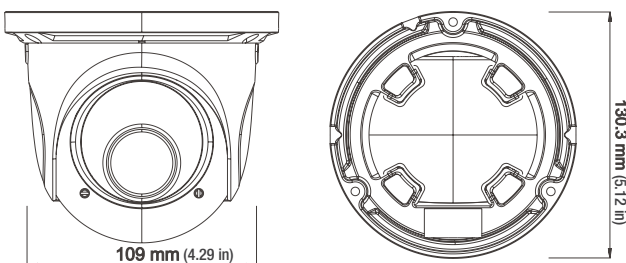

2 MEGAPIXEL IR EYEBALL CAMERA

FEATURES

- ▶ 1080p (1920 x 1080) Full Real Time Coding
- ▶ Maximum Resolution: 1920 x 1080
- ▶ ICR Auto Switch, True Day & Night
- ▶ 20 ~ 30m IR Night View Distance
- ▶ 3D DNR, Digital WDR
- ▶ Support Corridor Pattern
- ▶ ROI Coding
- ▶ PoE (Power over Ethernet) Power Supply
- ▶ Support Smart Phone, iPad, Remote Monitoring
- ▶ Support P2P / Triple Streams
- ▶ 2.8~12mm Vari-focal Lens
- ▶ H.264 / 30 IR LED
- ▶ Water Proof (IP66)
- ▶ DC 12V / White Casing

DIMENSIONS

NIB C232FV-W	
CAMERA	
Image Sensor	1 / 3 "CMOS
Image Size	1920x1080
Electronic Shutter	1 / 25 s ~ 1 / 100000 s
Min. Illumination	0 Lux (IR LED ON)
Lens	2.8 ~ 12 mm Vari-focal Lens
Lens Mount	CS Φ14
IMAGE	
Video Compression	H.264 / MJPEG
Resolution	1080P (1920 x 1080), 720P (1280 x 720), D1, CIF, 480 x 240
Multi-stream	1920 x 1080 (1 ~ 30fps) / 1280 x 720 (1 ~ 30fps) / 1280 x 720 (1 ~ 10fps) / D1 (1 ~ 30fps) / CIF (1 ~ 30fps) / CIF (1 ~ 30fps) / 480 x 240 (1 ~ 30fps)
Bit rate	64 Kbps ~ 8 Mbps
Encode Mode	VBR / CBR
Quality	Five levels under VBR; Freely adjustable under CBR
Image Settings	Corridor pattern, Saturation, Brightness, Chroma, Contrast, Wide Dynamic, Sharpen, NR, etc. adjustable through client software or web browser
FUNCTIONS	
Remote Monitoring	IE browsing, CMS remote control
Online Connection	Support simultaneous monitoring for up to 6 users; Support multi-stream real time transmission
Protocol	TCP / IP, UDP, DHCP, NTP, RTSP, PPPoE, DDNS, Protocol SMTP, FTP
Storage	Network remote storage
Smart Alarm	Motion Alarm
Day & Night	ICR
PoE	Yes
IR Distance	20 ~ 30m
Water-proof	IP66
INTERFACES	
Network	RJ45
Audio	No
OTHERS	
Power Supply	DC 12V / PoE
Power Consumption	< 2.5W
IR Consumption ON	< 5W
Operating Environment	- 40 °C ~ 50 °C, 10 % ~ 90 % humidity
Dimensions	Φ109 × 130 mm (Φ4.29 × 5.12 in)
Weight (net)	659 g (1.45 lbs)