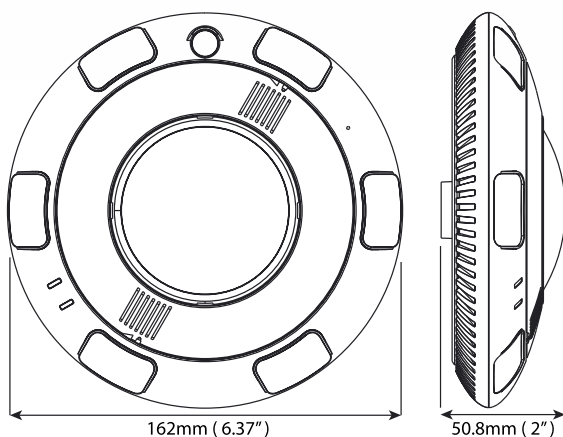

DIMENSIONS

NIF-A602F	
CAMERA	
Light Sensitivity	0.01 Lux B/W (0 Lux IR LED On)
Day / Night	True Day / Night with ICR Filter ADC light level to allow user defined day/night switch
Fish-eye Lens	12 Mega pixel 6th Gen. f1.6mm F=2.0 360°
IR LED	6pc High Powered Super Flux LED 850nm
IR Distance	20 Meters (66 feet)
Video Output	Setup / Service BNC Video supported internal connector with dangle cable supplied
Electronic Shutter	Auto / User 1/5-1/10,000 ; 50/60Hz software selectable
Memory Card	Micro SDXC Max 2TB
Signal / Noise	60dB
Resolution	Max 3072 x 2048 @ 30fps
VIDEO	
Compression	H-264 High/Main/Base Profile. Stream1 H-264, or MJPEG
Streaming	De-Warp Panorama stream of 2048x1024 pixels Fish-eye stream of 2048x2048
Quality Setting (VBR)	1 - 9 (9 Highest)
I Frame	User selection value
ePTZ	Set position of the de-warp stream origin. 0-360 for fisheye, and 0-180 for wall mount
Gain Control	Auto / Fixed 8~102db
Orientation	Horizontal Mirror / Vertical Flip
Text Overlay	Time / Date / Camera / Custom OSD
Masking	User defined masking areas, area follow ePTZ area
NETWORK	
Ethernet	1 Ethernet (10/100 Base-T) RJ-45 Connector
TCP/IP	IPv4 / IPv6 (DHCP / Fixed)
Compliance	Onvif v2.42 Profile-S Listed
RTSP Video	Standard RFC2326, Support QuickTime / VLC Player. User security authentication (Enabled / Disabled)
Web Language	English, Chinese, Russian, Polish
Recording Simultaneous	Local Micro SD Memory, Remote FTP server, TCP/UDP CMS, RTSP connection
Network Protocols	HTTP, TCP/IP, UDP/IP, RTSP, FTP, DHCP, NTP, PPPoE, NTP. Unicast and Multicast supported. Video streaming from SDK & NVMS / NVR software or 3rd party applications. User Ports setting for Web port, RTSP Port, and SDK Control Port and Alarm Port.
AUDIO	
Input / Output	Optional Microphone: 1 x RCA Input / 1 x RCA Output@ 1V Line Level
Audio Compression	G711 A-Law, G711 U-Law, RAW_PCM
GENERAL	
Power Input	12V DC Terminal / PoE 802.3af
Power Consumption	5W / Max 8W(LED On) PoE Class3
Temperature	-4° F to 131° F (-20° C to 55° C)
Operating Humidity	10% - 85% RH
Approvals	CE / FCC / RoHS Compliant / IP66 / IK10
Product Dimensions	162 x 50.8 mm (6.37" x 2")
Product Weight	0.3kg / 0.66lb
Mounting	Wall & Ceiling Mountable