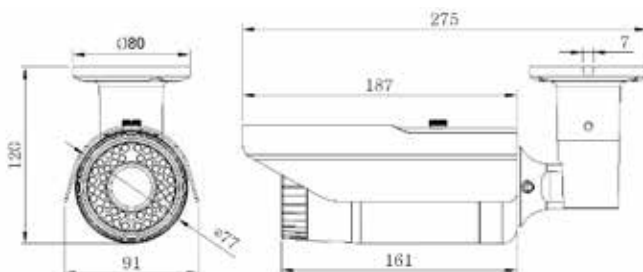

# 960p IP CAMERA

- IR Bullet Type
- 1/3" Aptina CMOS
- 1.3MP (960p)
- 2.8-12mm Fixed Lens
- 42 IR LEDs
- MJPEG / UPNP
- DC 12V
- Mechanical IR-Cut Filter
- Power over Ethernet (PoE)

H.264 ONVIF

## DIMENSIONS

NIR B1332FV		
Camera	Pixel	1.3 Mega Pixel, 1280*960
	Sensor	1/3" 1.3M Aptina CMOS
	Lens	2.8-12mm
	Electronic Shutter	1/25s-1/30,000s
	Low Lux	Color : 0.1Lux@F1.6 B/W:0.01Lux@F1.6
	ICR	Support
IR	IR Properties	Dual Filter Day / Night: Automatic Switch, Linkage Switch
	IR Light	42pcs 5Ø IR LEDs
Audio-Video Coding Parameters	Compression	H.264 Main Profile@Level 3.0 / MJPEG optional
	Video Bit Rate	0.1M-6Mbps, Customized
	Bit Stream Type	Video Stream
	Audio Compress	N/A
	Audio Bit Rate	N/A
Image	Triple Bit Streams	Support
	Video Resolution	1280×960
	Video Flame Rate	PAL: 1-25 frames/second, NTSC: 1-30 frames/second
Function	PTZ	N/A
	Heartbeat Mechanism	Support
	IP Auto Pop-Out	IP auto pop-out at customer end
	Password Protection	Multi-level protection on password
	Intellectual Alarm	Mobile Detection, Video Shielding, Video Loss, Network Breakdown, Abnormality in Storage
	Basic Functions	One-Key Reset, Password Protection, Watermark Technology
	Interface	Audio Input
Wireless Network	Video Output	N/A
	Network Port	1 pcs, RJ45 10M/100Mbps Self-Adaptable Ethernet Port
	Serial Port	N/A
	Alarm Input	N/A
	Alarm Output	N/A
	WIFI	N/A
	Wireless Encryption Protocol	N/A
others	Cell Phone Monitor	Support
	3G Network	N/A
	POE	802.3af
	Power Supply	DC12V/1.5A
	Power Consumption	<6W
	Working Temp	-10° C ~ +55° C / 14° F ~ 131° F
Working Humidity	10 ~ 85%	
Dimension	(W)275mm×(L)91mm×(H)120mm	