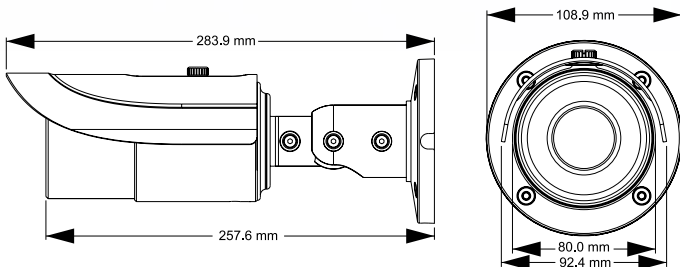

## DIMENSIONS

NIR C2042FV-BW	
<b>CAMERA</b>	
Image Sensor	1 / 3 "CMOS
Image Size	1920 x 1080
Electronic Shutter	1 / 25 s ~ 1 / 100000 s
Min. Illumination	0 Lux ( IR LED ON )
Lens	2.8 ~ 12 mm Vari-focal Lens
Lens Mount	CS <span style="float: right;">Φ14</span>
<b>IMAGE</b>	
Video Compression	H.264 / MJPEG
Resolution	1080P ( 1920 x 1080 ), 720P ( 1280 x 720 ), D1, CIF, 480 x 240
Multi-stream	1920 x 1080 ( 1 ~ 30fps ) / 1280 x 720 ( 1 ~ 30fps ) / 1280 x 720 ( 1 ~ 10fps ) / D1 ( 1 ~ 30fps ) / CIF ( 1 ~ 30fps ) / CIF ( 1 ~ 30fps ) / 480 x 240 ( 1 ~ 30fps )
Bit rate	64 Kbps ~ 8 Mbps
Encode Mode	VBR / CBR
Quality	Five levels under VBR; Freely adjustable under CBR
Image Settings	Corridor pattern, Saturation, Brightness, Chroma, Contrast, Wide Dynamic, Sharpen, NR, etc. adjustable through client software or web browser
<b>FUNCTIONS</b>	
Remote Monitoring	IE browsing, CMS remote control
Online Connection	Support simultaneous monitoring for up to 4 users; Support multi-stream real time transmission
Protocol	TCP / IP, UDP, DHCP, NTP, RTSP, PPPoE, DDNS, Protocol SMTP, FTP
Storage	TF card local storage, Network remote storage
Smart Alarm	Motion Alarm
Day & Night	ICR
PoE	Yes
IR Distance	30 ~ 50m
Water-proof	IP66
<b>INTERFACES</b>	
Network	RJ45
Audio	No
Storage Card	Support TF card, the max capacity is 64GB
<b>OTHERS</b>	
Power Supply	DC 12V / PoE
Power Consumption	< 2.5W
IR Consumption ON	< 6.5W
Operating Environment	- 40 °C ~ 50 °C, 10 % ~ 90 % humidity
Dimensions ( mm )	Φ 109mm × 284mm ( Φ 4.3 in × 11.2 in )
Weight ( net )	1091 g ( 2.4 lbs )